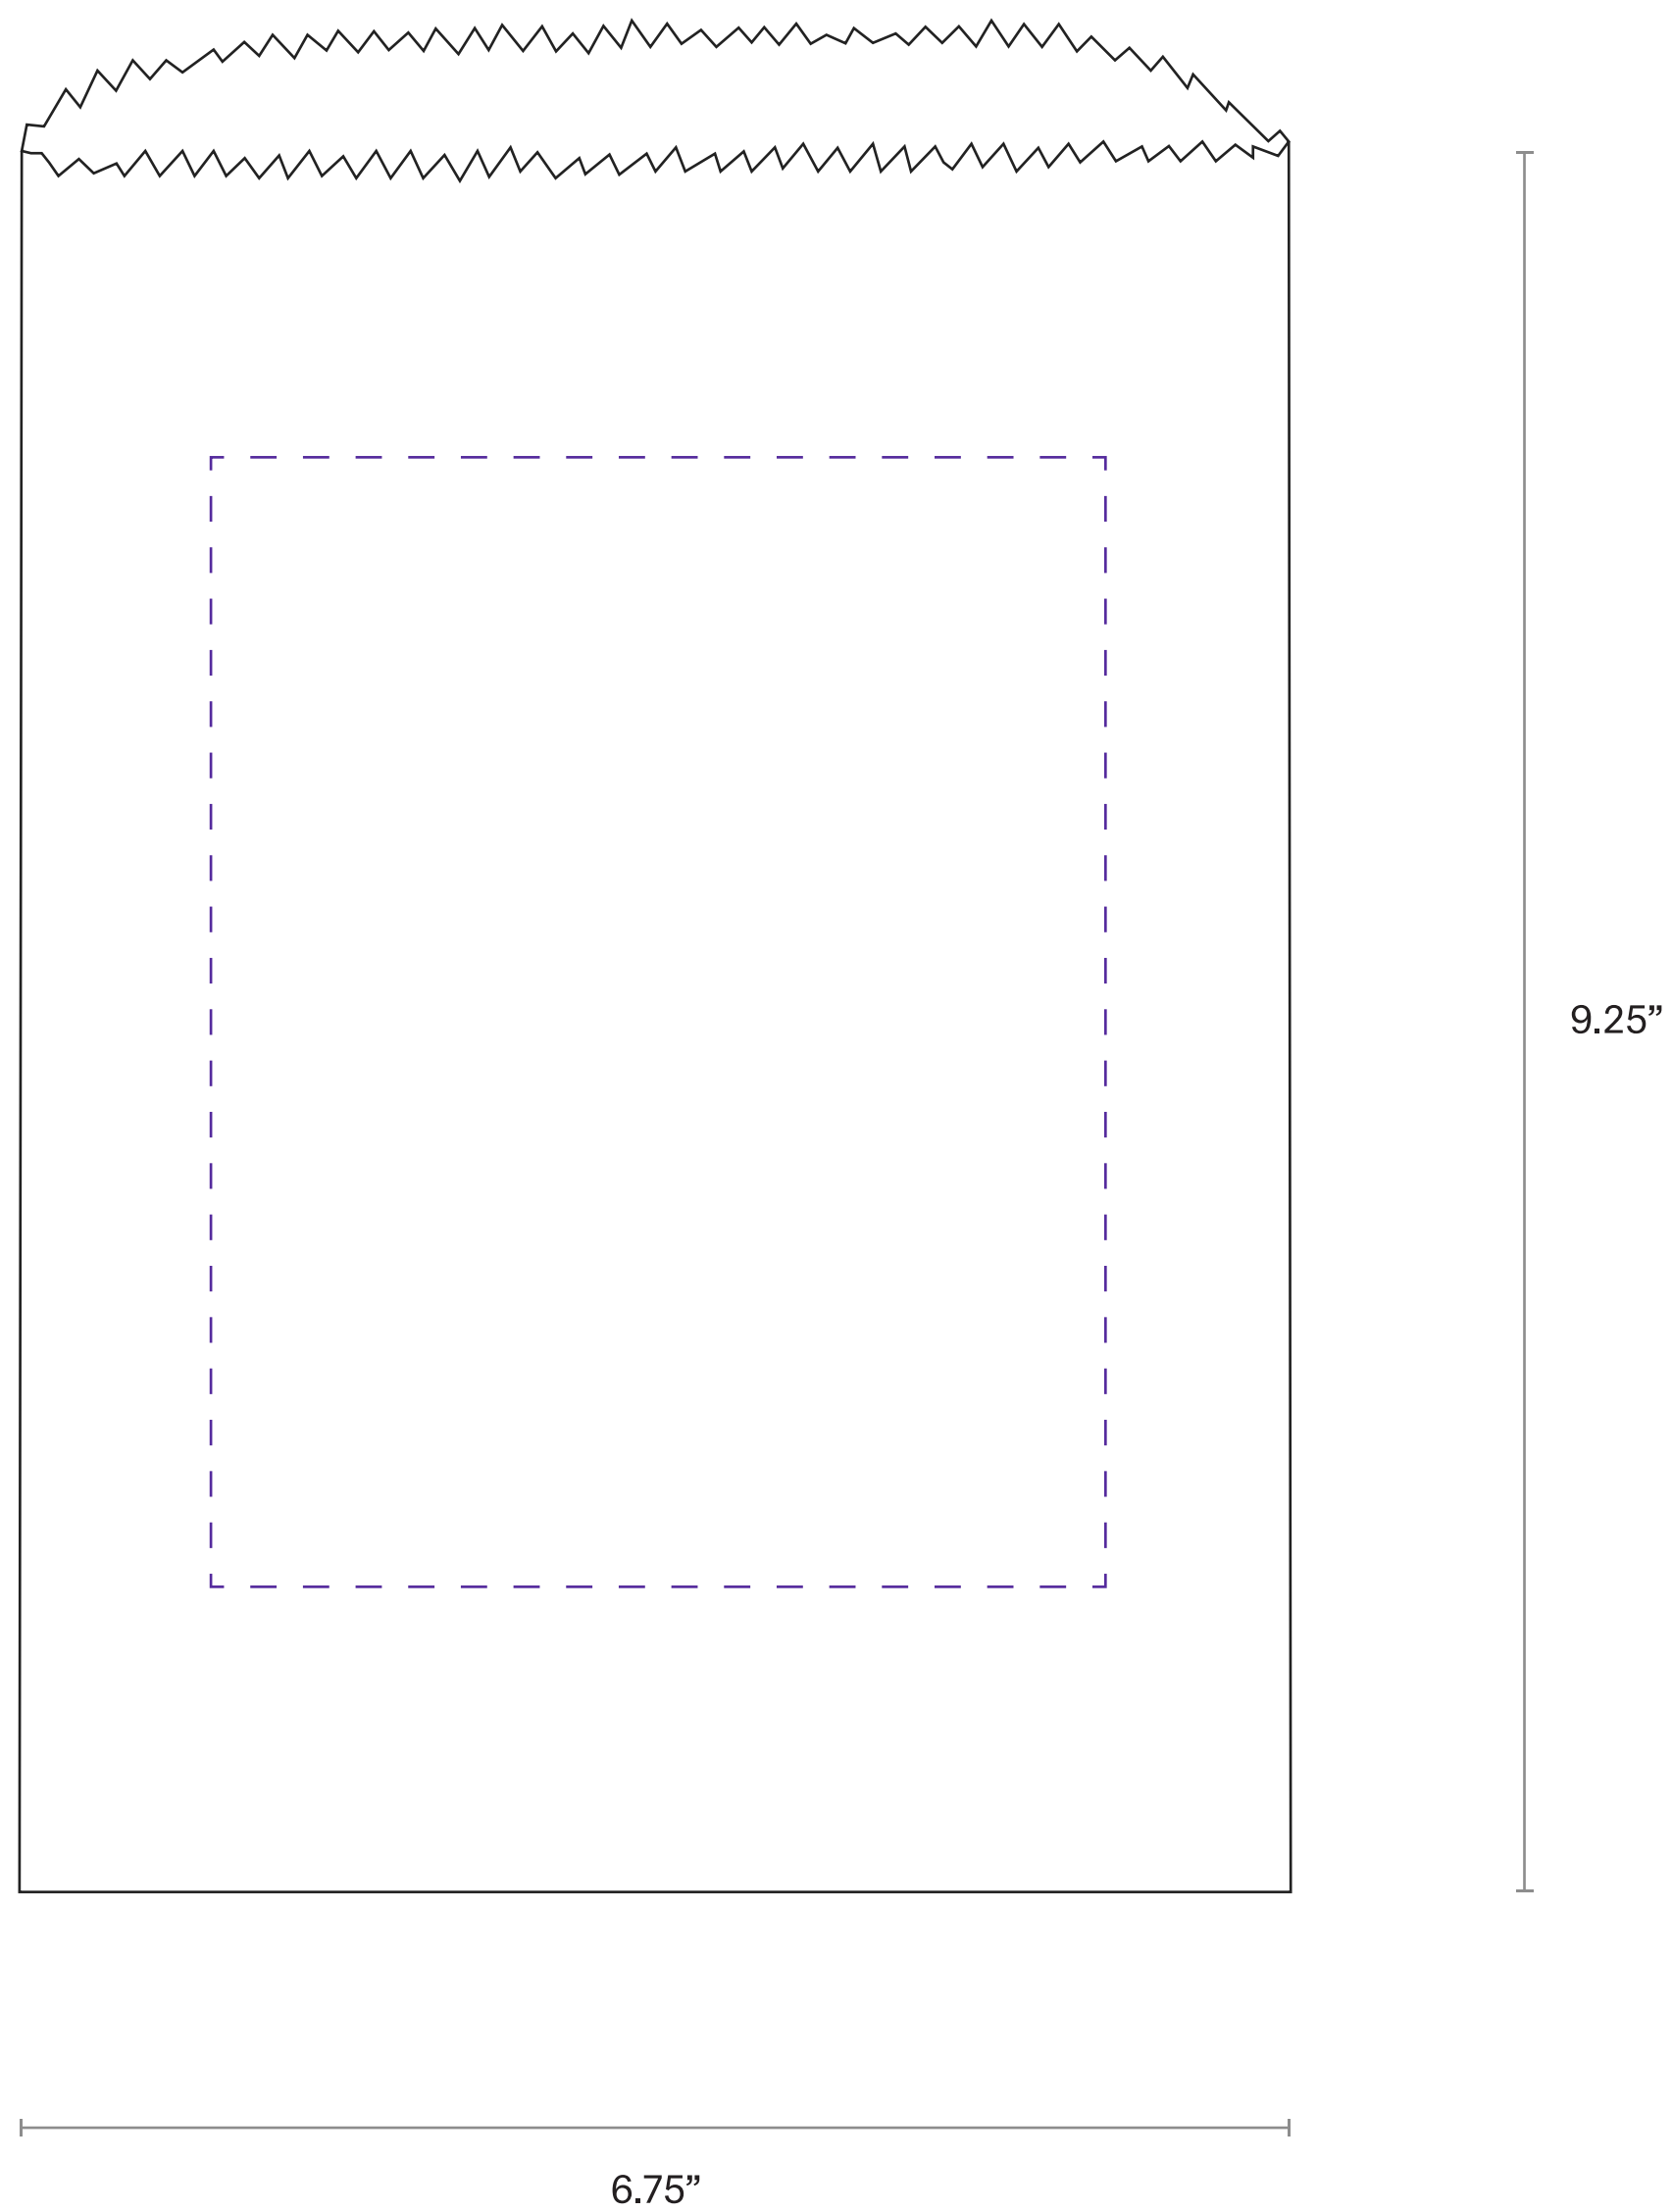

Gourmet Bag - Large

Spot color
One color print only

..... Printable area

Check list

1. Use vector art.
2. Convert all type to outlines.
3. Embed all images.
4. Use the solid ink pallet.
5. Small details may fill in.