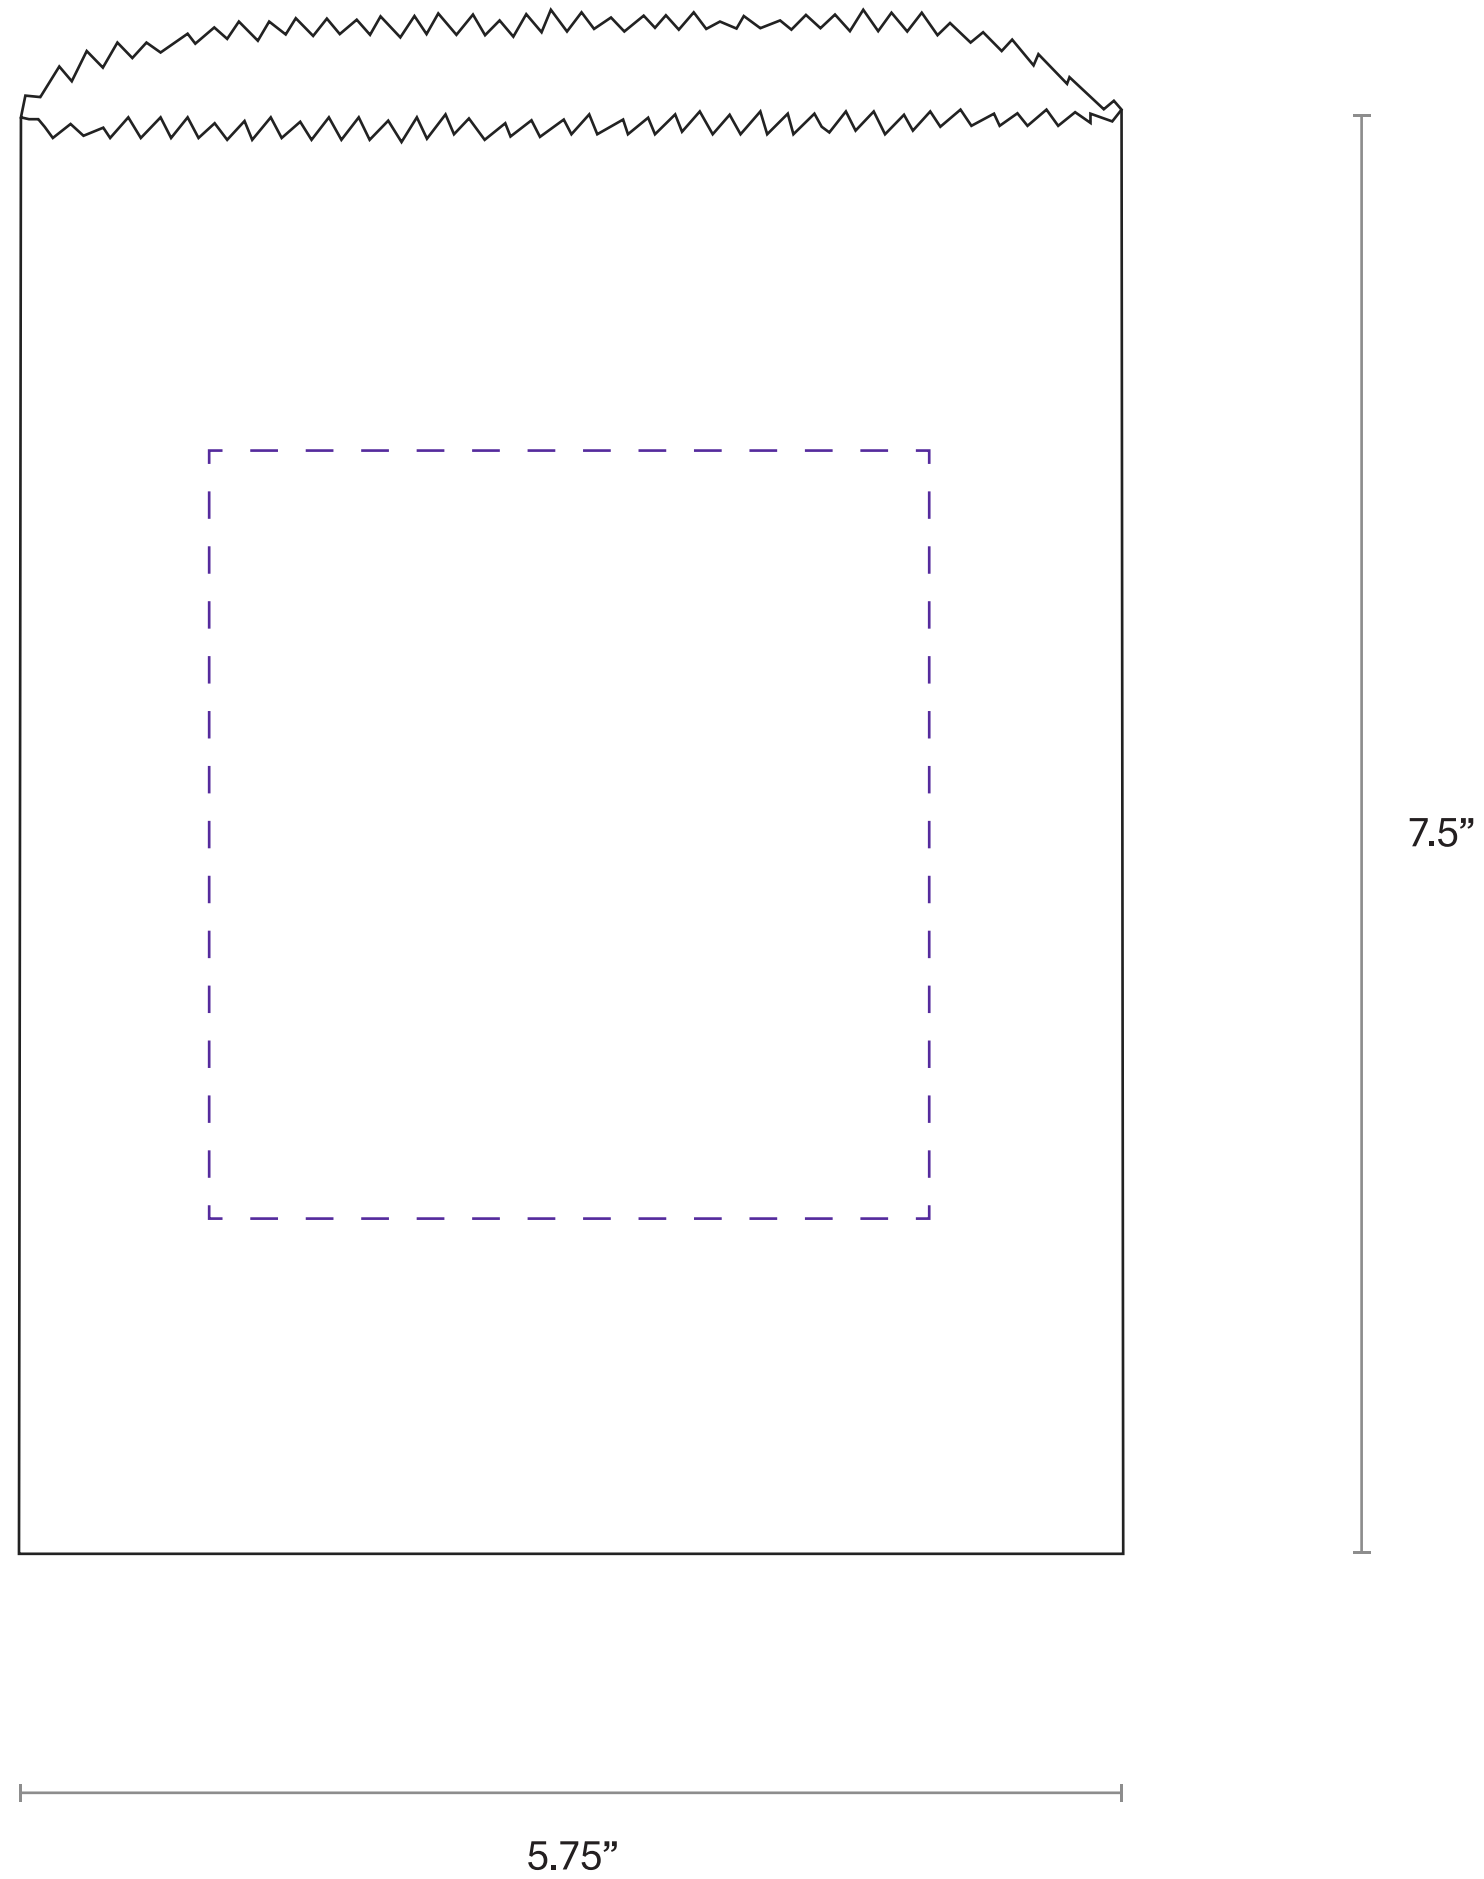

Templi

Gourmet Bag - Medium

Spot color
One color print only

----- Printable area

Check list

1. Use vector art.
2. Convert all type to outlines.
3. Embed all images.
4. Use the solid ink pallet.
5. Small details may fill in.