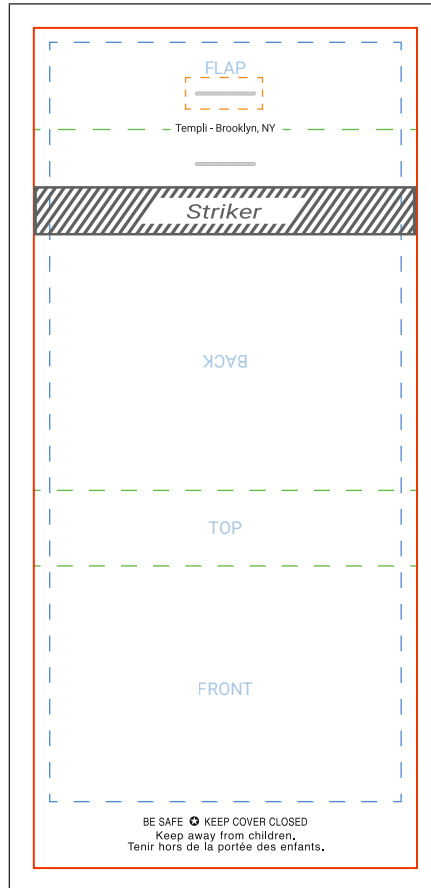

## Black And White Matchbook (30 Stem)

Distributor ID required by LAW. These are 3 format options:

- Company Name - Phone
- Company Name - City State
- Company Website

A staple will be placed in this area, it can interfere with your artwork

### Artwork Set Up

- Use vector art - Black Color ■
- Convert all type to outlines
- Minimum font size: 5pt
- Minimum stroke weight: 0.5pt
- Images resolution: 300dpi
- Build artwork on a separate layer

- Bleed
- Safe Area
- Cut Line
- Fold Line

BE SAFE info is required by LAW. It can not be chaged, moved to a different area or removed.

OUTSIDE

INSIDE