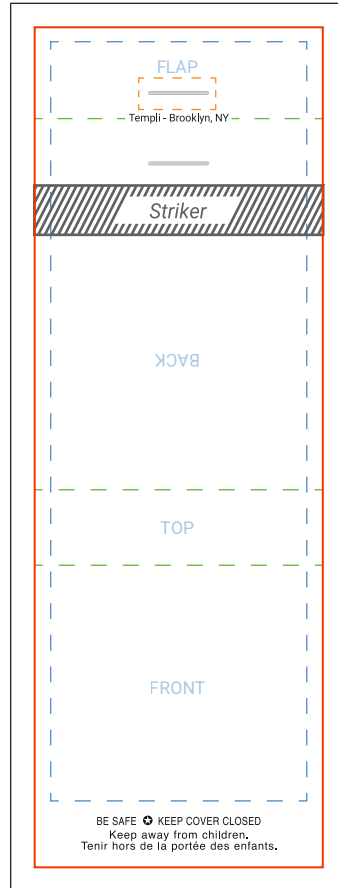

Templi

Black And White Matchbook (20 Stem)

Distributor ID required by LAW. These are 3 format options:

- Company Name - Phone
- Company Name - City State
- Company Website

A staple will be placed in this area, it can interfere with your artwork

Artwork Set Up

- Use vector art - Black color ■
- Convert all type to outlines
- Minimum font size: 5pt
- Minimum stroke weight: 0.5pt
- Images resolution: 300dpi
- Build artwork on a separate layer

BE SAFE info is required by LAW. It can not be chaged, moved to a different area or removed.

OUTSIDE