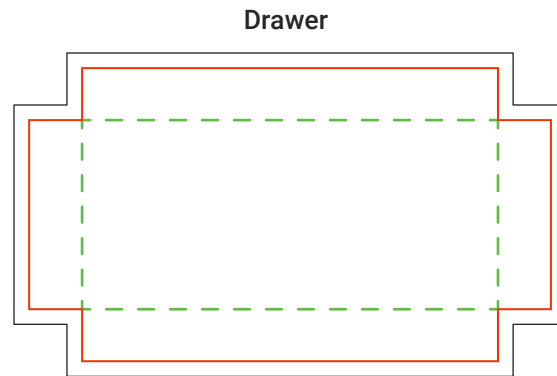

Domino Matchbox - Import

Artwork Set Up

- Use vector art - CMYK colors
- Use Uncoated Pantone colors
- Convert all type to outlines
- Minimum font size: 6pt
- Minimum stroke weight: 1pt
- Images resolution: 300dpi
- Build artwork on a separate layer

Distributor ID required by LAW. These are 3 format options:

- Company Name - Phone
- Company Name - City State
- Company Website

*Use this if 'Drawer Printing' was selected when placing the order.