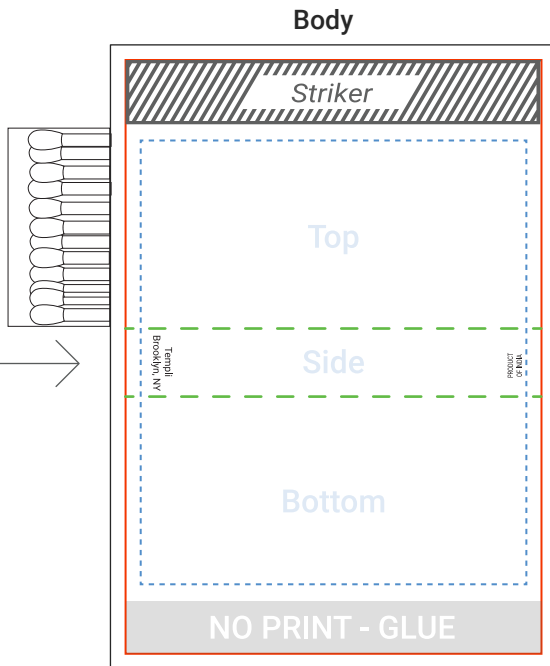

Domino Matchbox - Import

Artwork Set Up

- Use vector art - CMYK colors
- Use Uncoated Pantone colors
- Convert all type to outlines
- Minimum font size: 6pt
- Minimum stroke weight: 1pt
- Images resolution: 300dpi
- Build artwork on a separate layer

Distributor ID required by LAW. These are 3 format options:

- Company Name - Phone
- Company Name - City State
- Company Website

*Use this if 'Drawer Printing' was selected when placing the order.