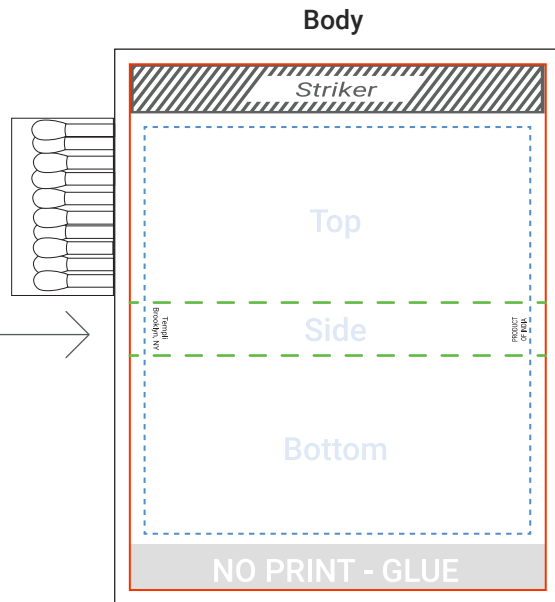

Templi

Milady Matchbox - Import

- Bleed
- Safe Area
- Cut Line
- Fold Line

Artwork Set Up

- Use vector art - CMYK colors
- Use Uncoated Pantone colors
- Convert all type to outlines
- Minimum font size: 6pt
- Minimum stroke weight: 1pt
- Images resolution: 300dpi
- Build artwork on a separate layer

Distributor ID required by LAW.

These are 3 format options:

- Company Name - Phone
- Company Name - City State
- Company Website