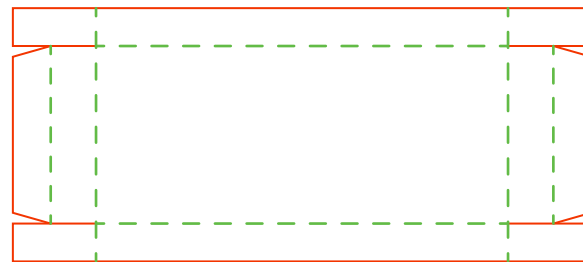

Drawer

*Use this if 'Drawer Printing' was selected when placing the order.