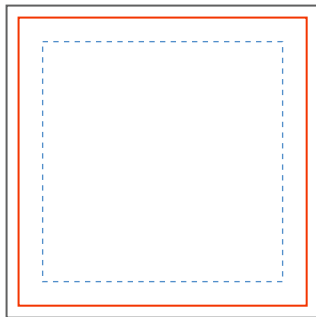

## Temporary Tattoo (1.5" x 1.5")

### Artwork Set Up

- Use vector art - CMYK colors
- Convert all type to outlines
- Minimum font size: 8pt
- Minimum stroke weight: 0.5pt
- Images resolution: 300dpi
- Build artwork on a separate layer

Bleed

Cut Line

Safe Area

Document Scale: 1:1

FRONT

BACK

Use this area for a custom message, 1-color imprint only.  
Remove standard design.