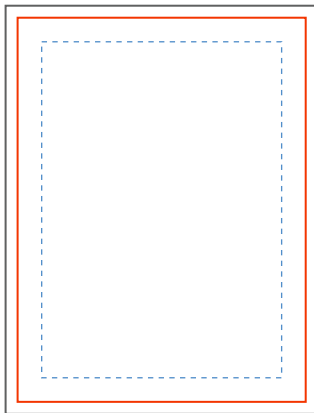

## Temporary Tattoo (1.5" x 2")

### Artwork Set Up

- Use vector art - CMYK colors
- Convert all type to outlines
- Minimum font size: 8pt
- Minimum stroke weight: 0.5pt
- Images resolution: 300dpi
- Build artwork on a separate layer

Bleed

Cut Line

Safe Area

Document Scale: 1:1

FRONT

BACK

Use this area for a custom message, 1-color imprint only. Remove standard design.