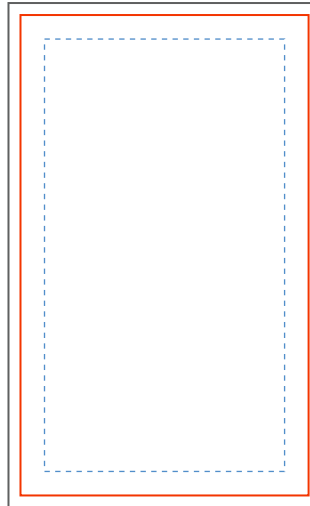

Templi

Temporary Tattoo (1.5" x 2.5")

Artwork Set Up

- Use vector art - CMYK colors
- Convert all type to outlines
- Minimum font size: 8pt
- Minimum stroke weight: 0.5pt
- Images resolution: 300dpi
- Build artwork on a separate layer

Bleed

Cut Line

Safe Area

Document Scale: 1:1

FRONT

BACK

Use this area for a custom design, 1-color imprint only.
Remove standard design if you've set your product as Custom Back Print.