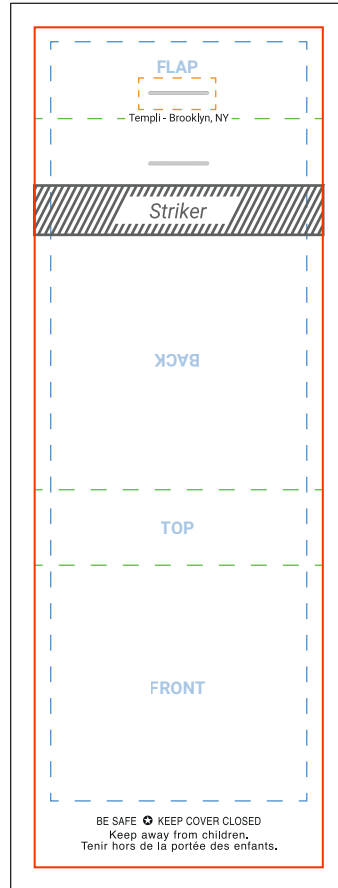

Templi

20 Stem Matchbook

Distributor ID required by LAW. These are 3 format options:

- Company Name - Phone
- Company Name - City State
- Company Website

A staple will be placed in this area, it can interfere with your artwork

Artwork Set Up

- Use vector art - CMYK colors
- Convert all type to outlines
- Minimum font size: 5pt
- Minimum stroke weight: 0.5pt
- Images resolution: 300dpi
- Build artwork on a separate layer

BE SAFE info is required by LAW. It can not be chaged, moved to a different area or removed.

OUTSIDE