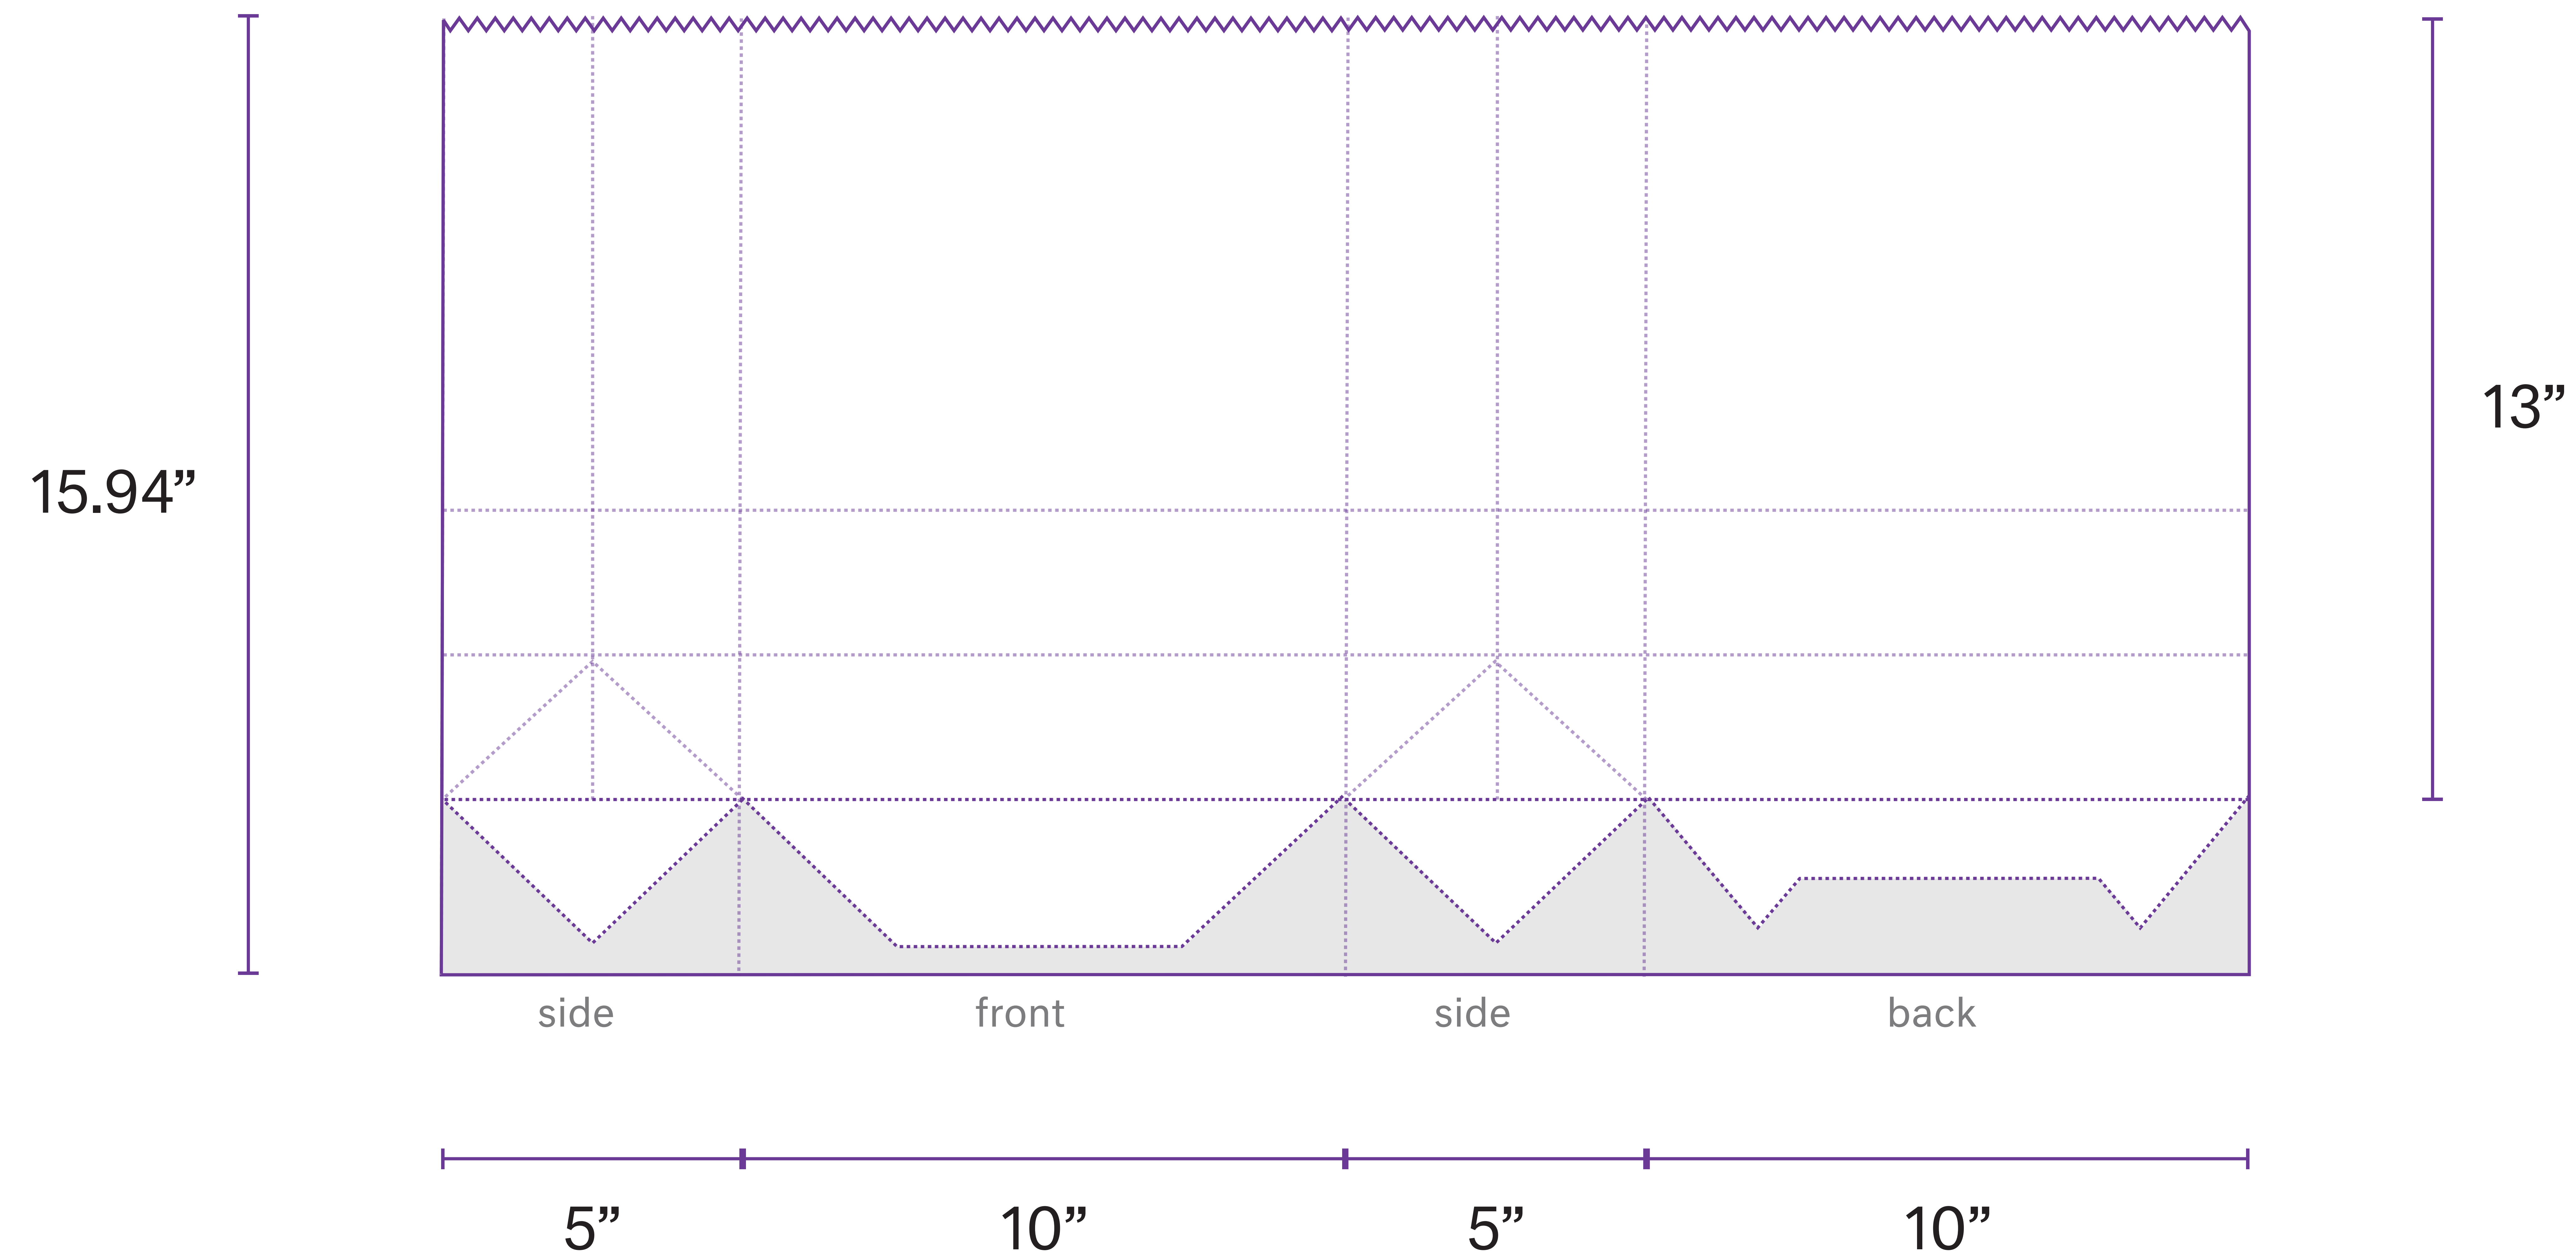

Templi

Takeaway 10" x 5" x 13"

Pantone Uncoated Spot Color
One to three color printing
40% Ink Coverage

Check list

1. Use vector art.
2. Convert all type to outlines.
3. Use the Pantone® Uncoated color profile.
4. Embed any images.
5. Minimum font size 8pt.