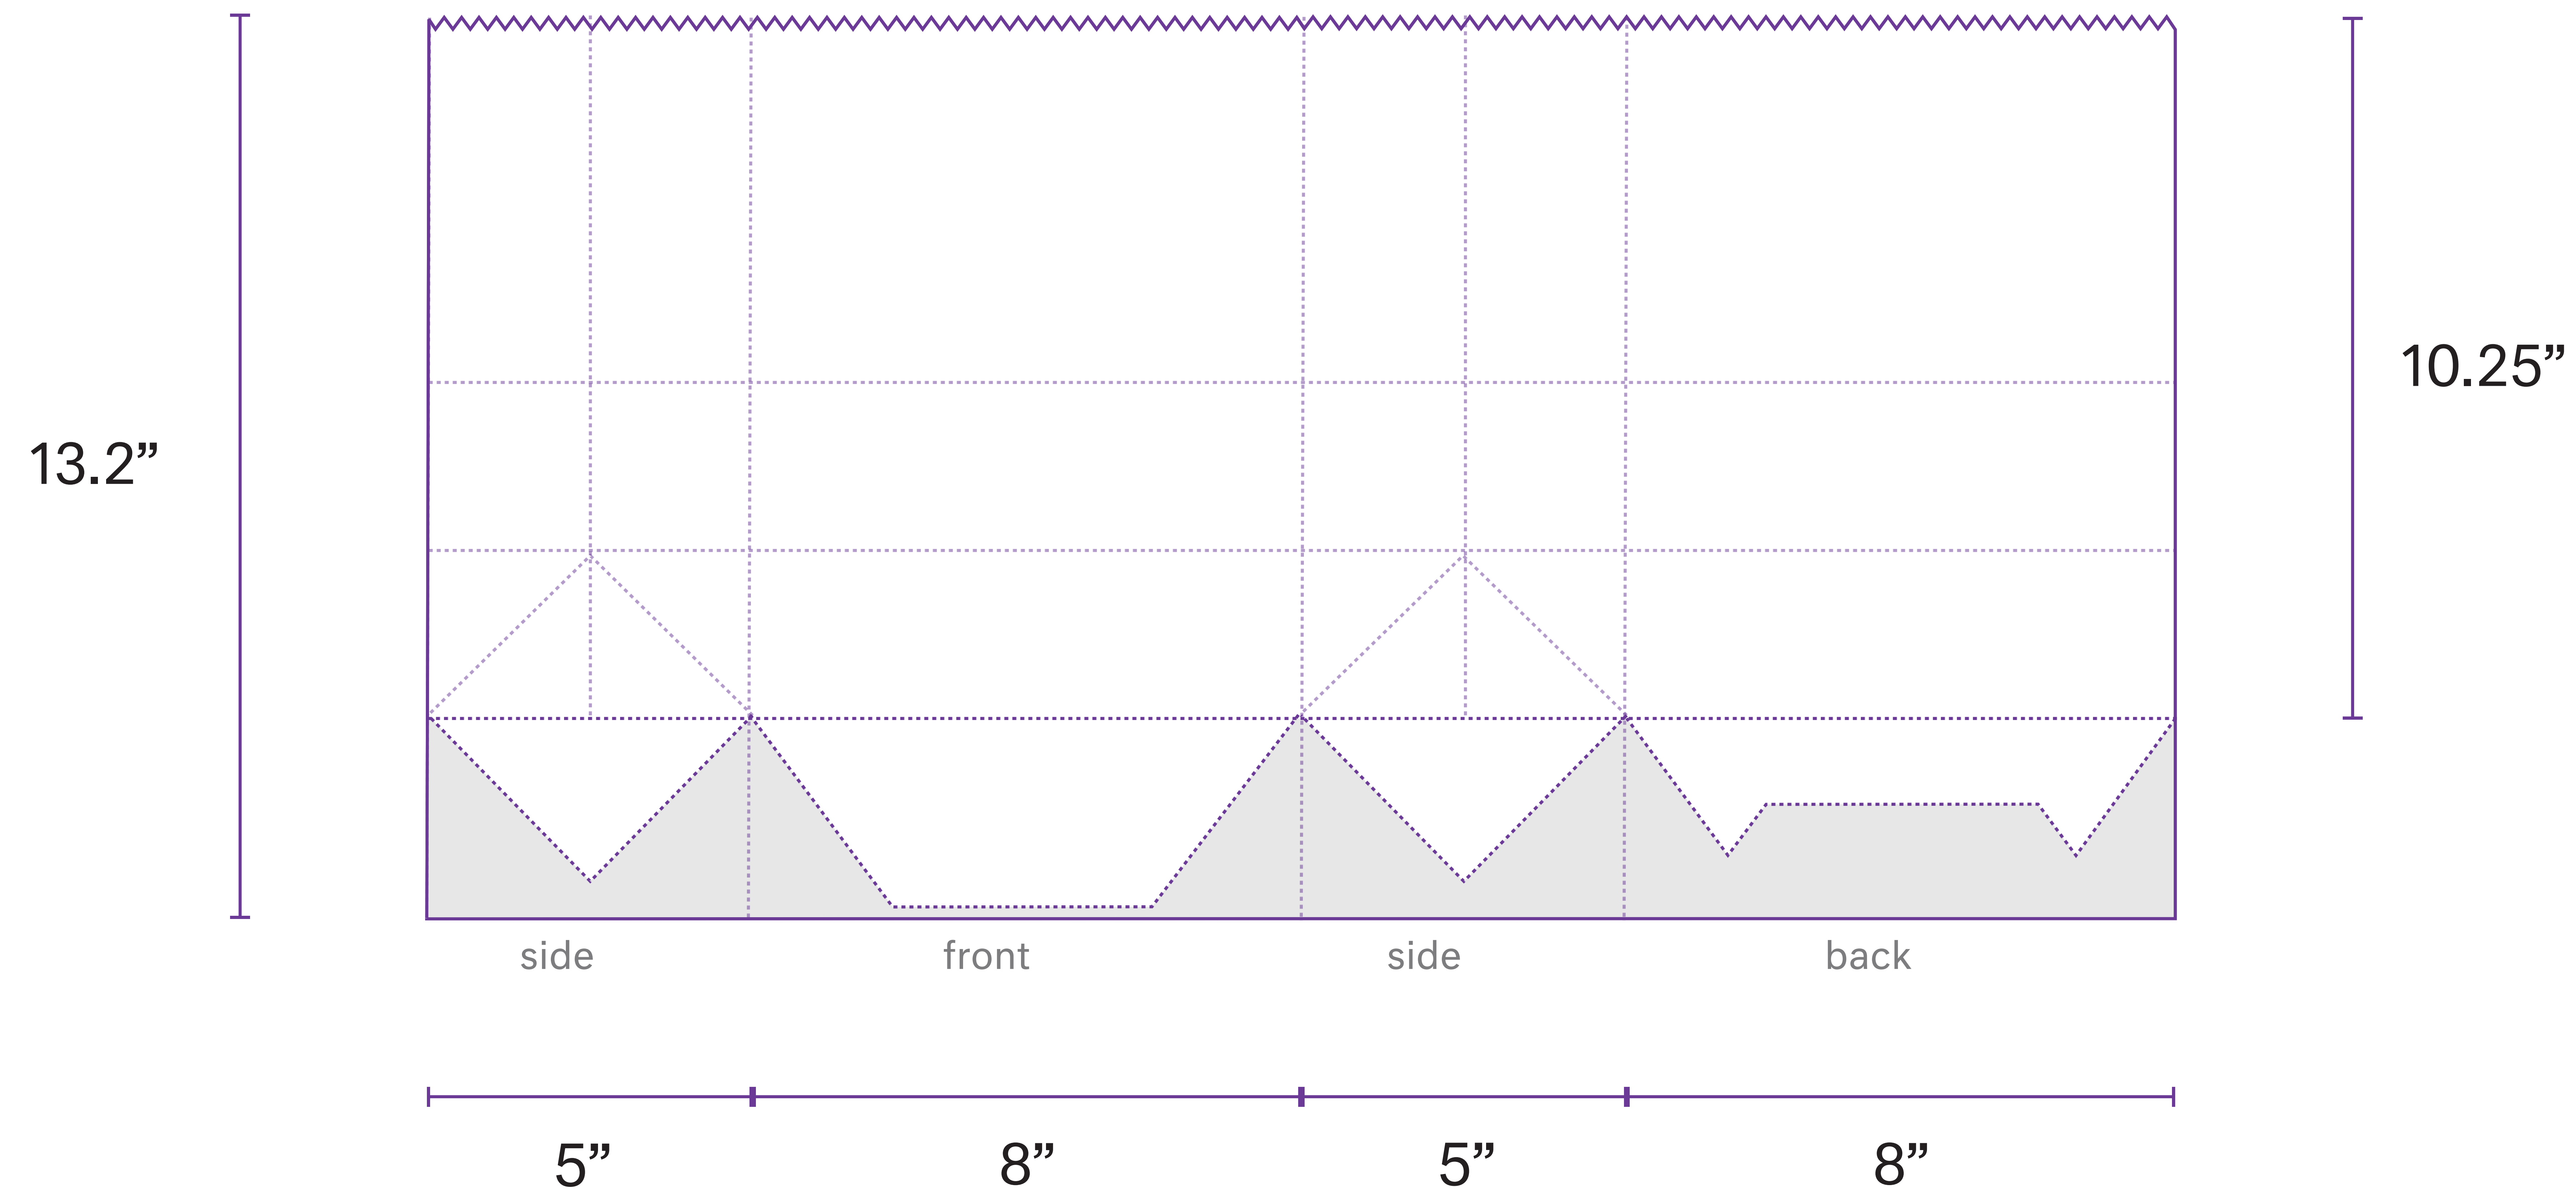

# Templi

## Takeaway 8" x 5" x 10.25"

Pantone Uncoated Spot Color  
One to three color printing  
40% Ink Coverage

### Check list

1. Use vector art.
2. Convert all type to outlines.
3. Use the Pantone® Uncoated color profile.
4. Embed any images.
5. Minimum font size 8pt.