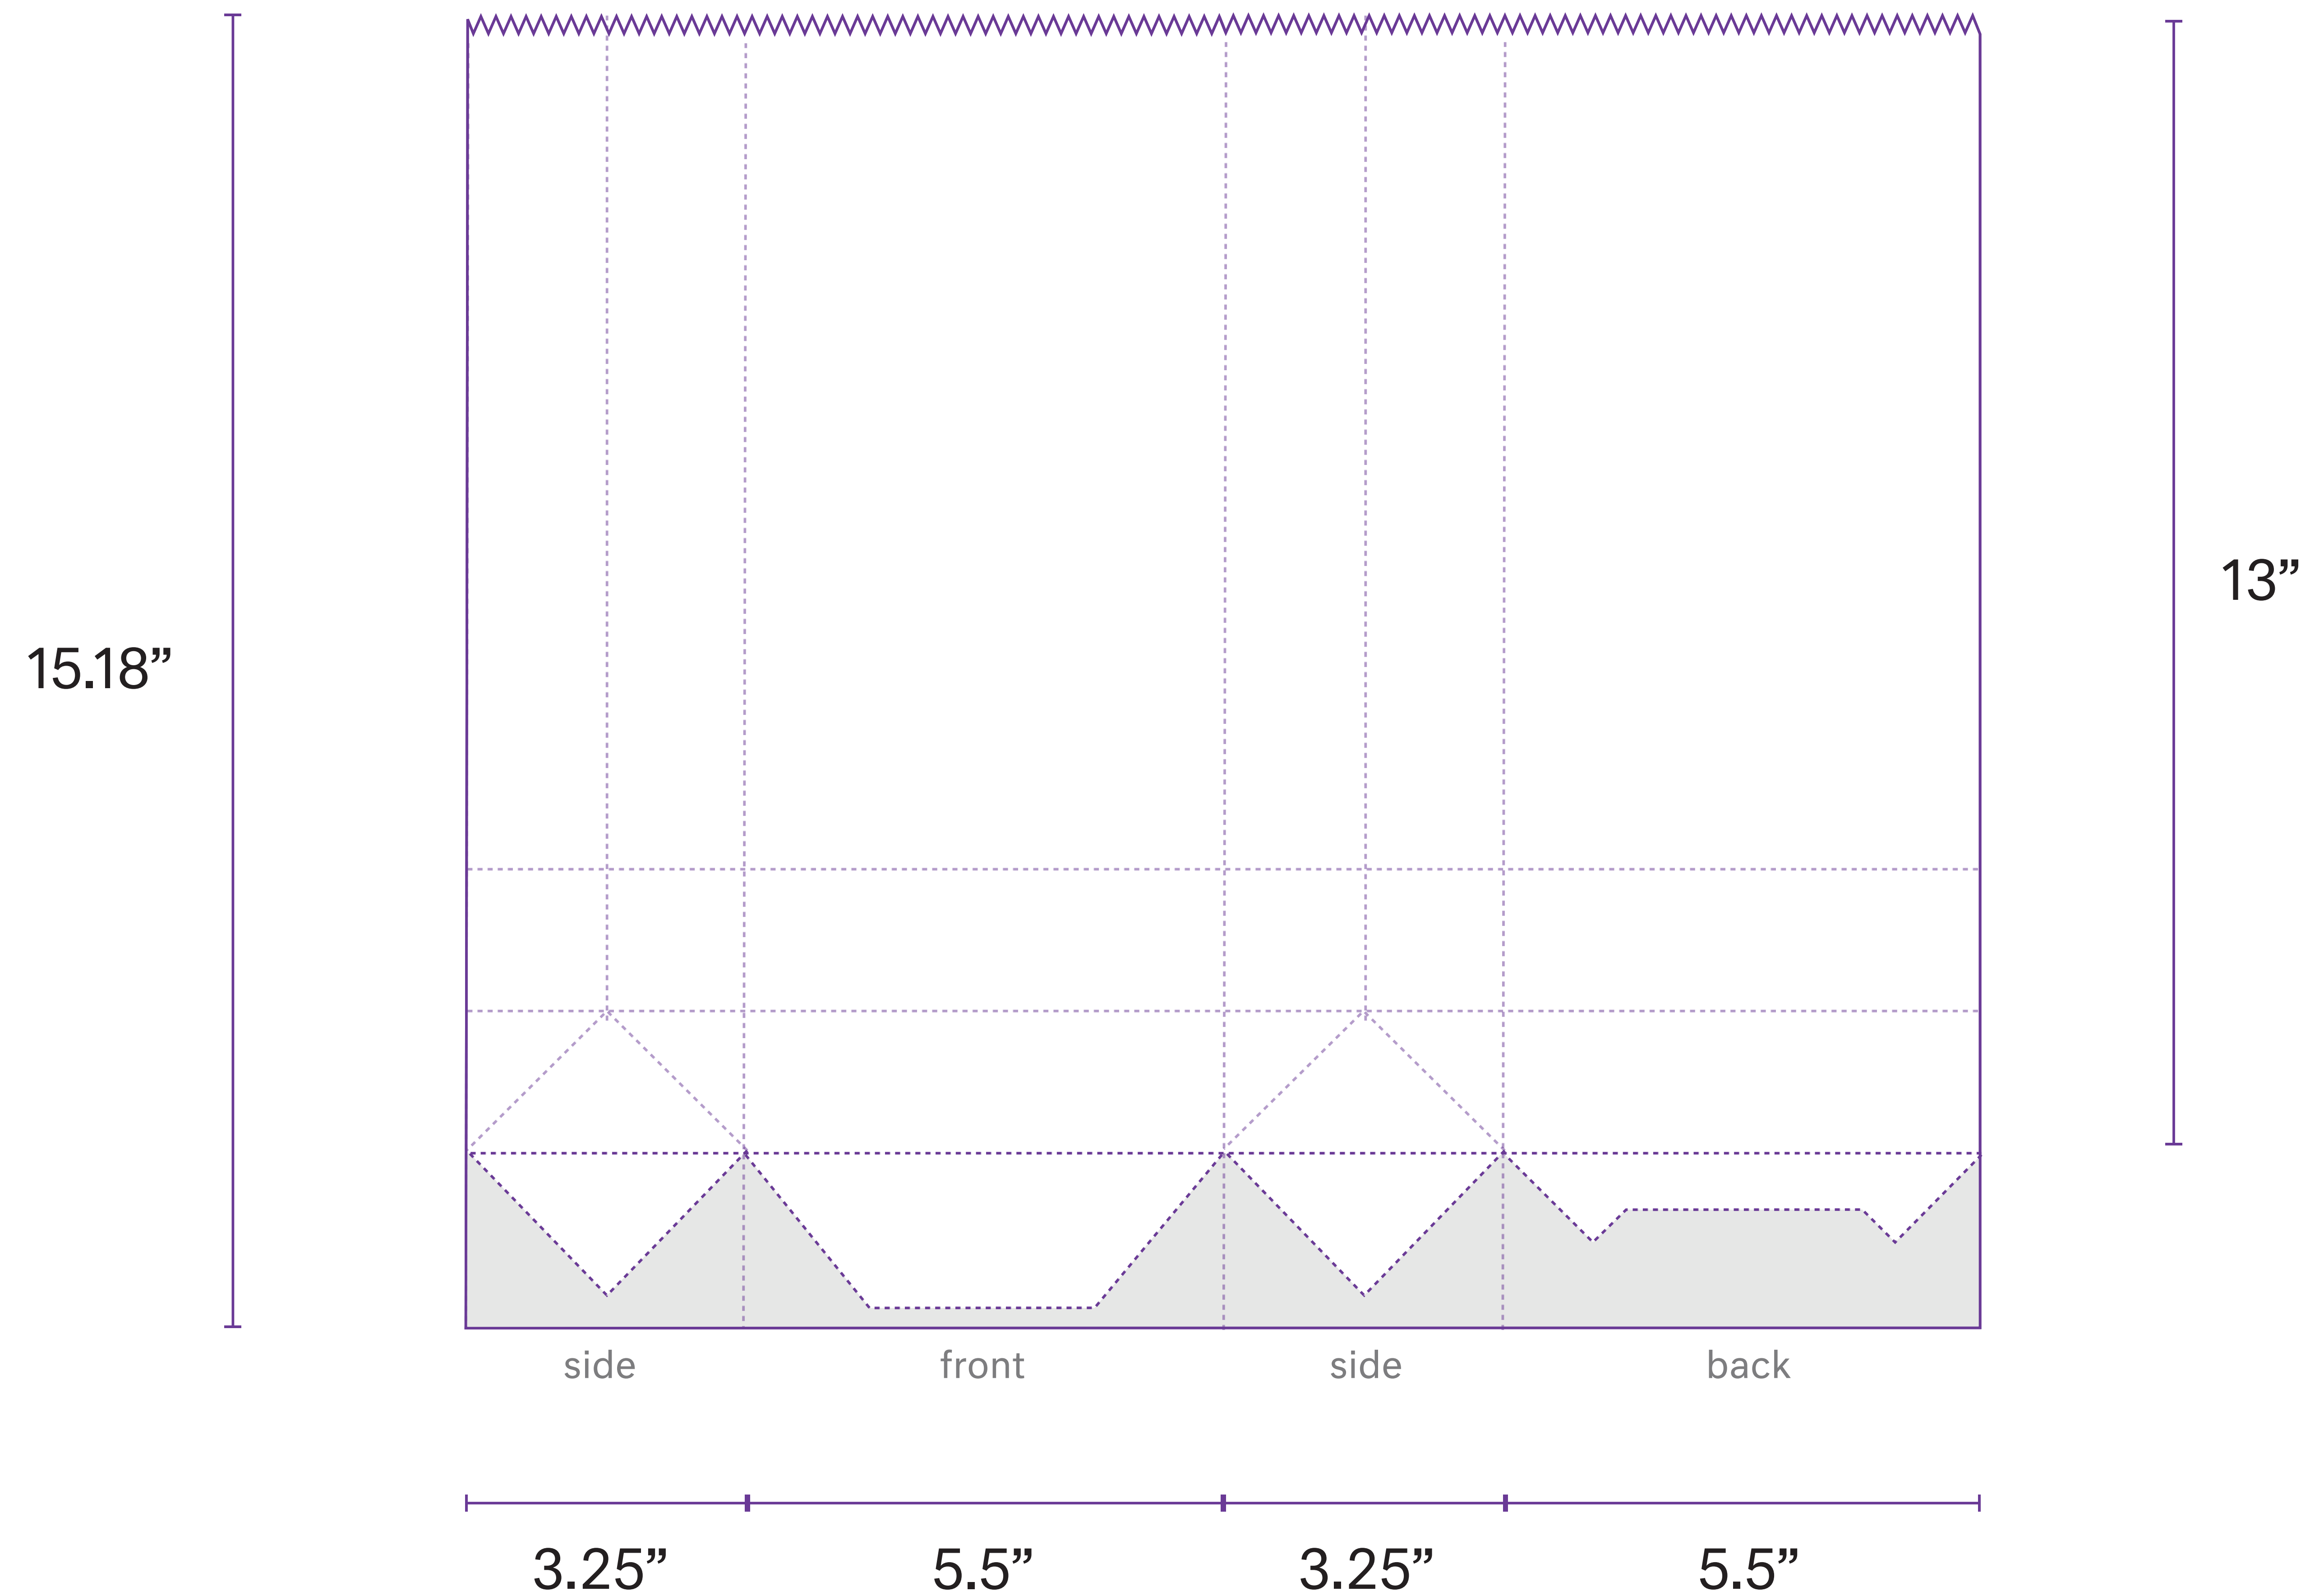

# Templi

## Takeaway 5.5" x 3.25" x 13"

Pantone Uncoated Spot Color  
One to three color printing  
40% Ink Coverage

### Check list

1. Use vector art.
2. Convert all type to outlines.
3. Use the Pantone® Uncoated color profile.
4. Embed any images.
5. Minimum font size 8pt.