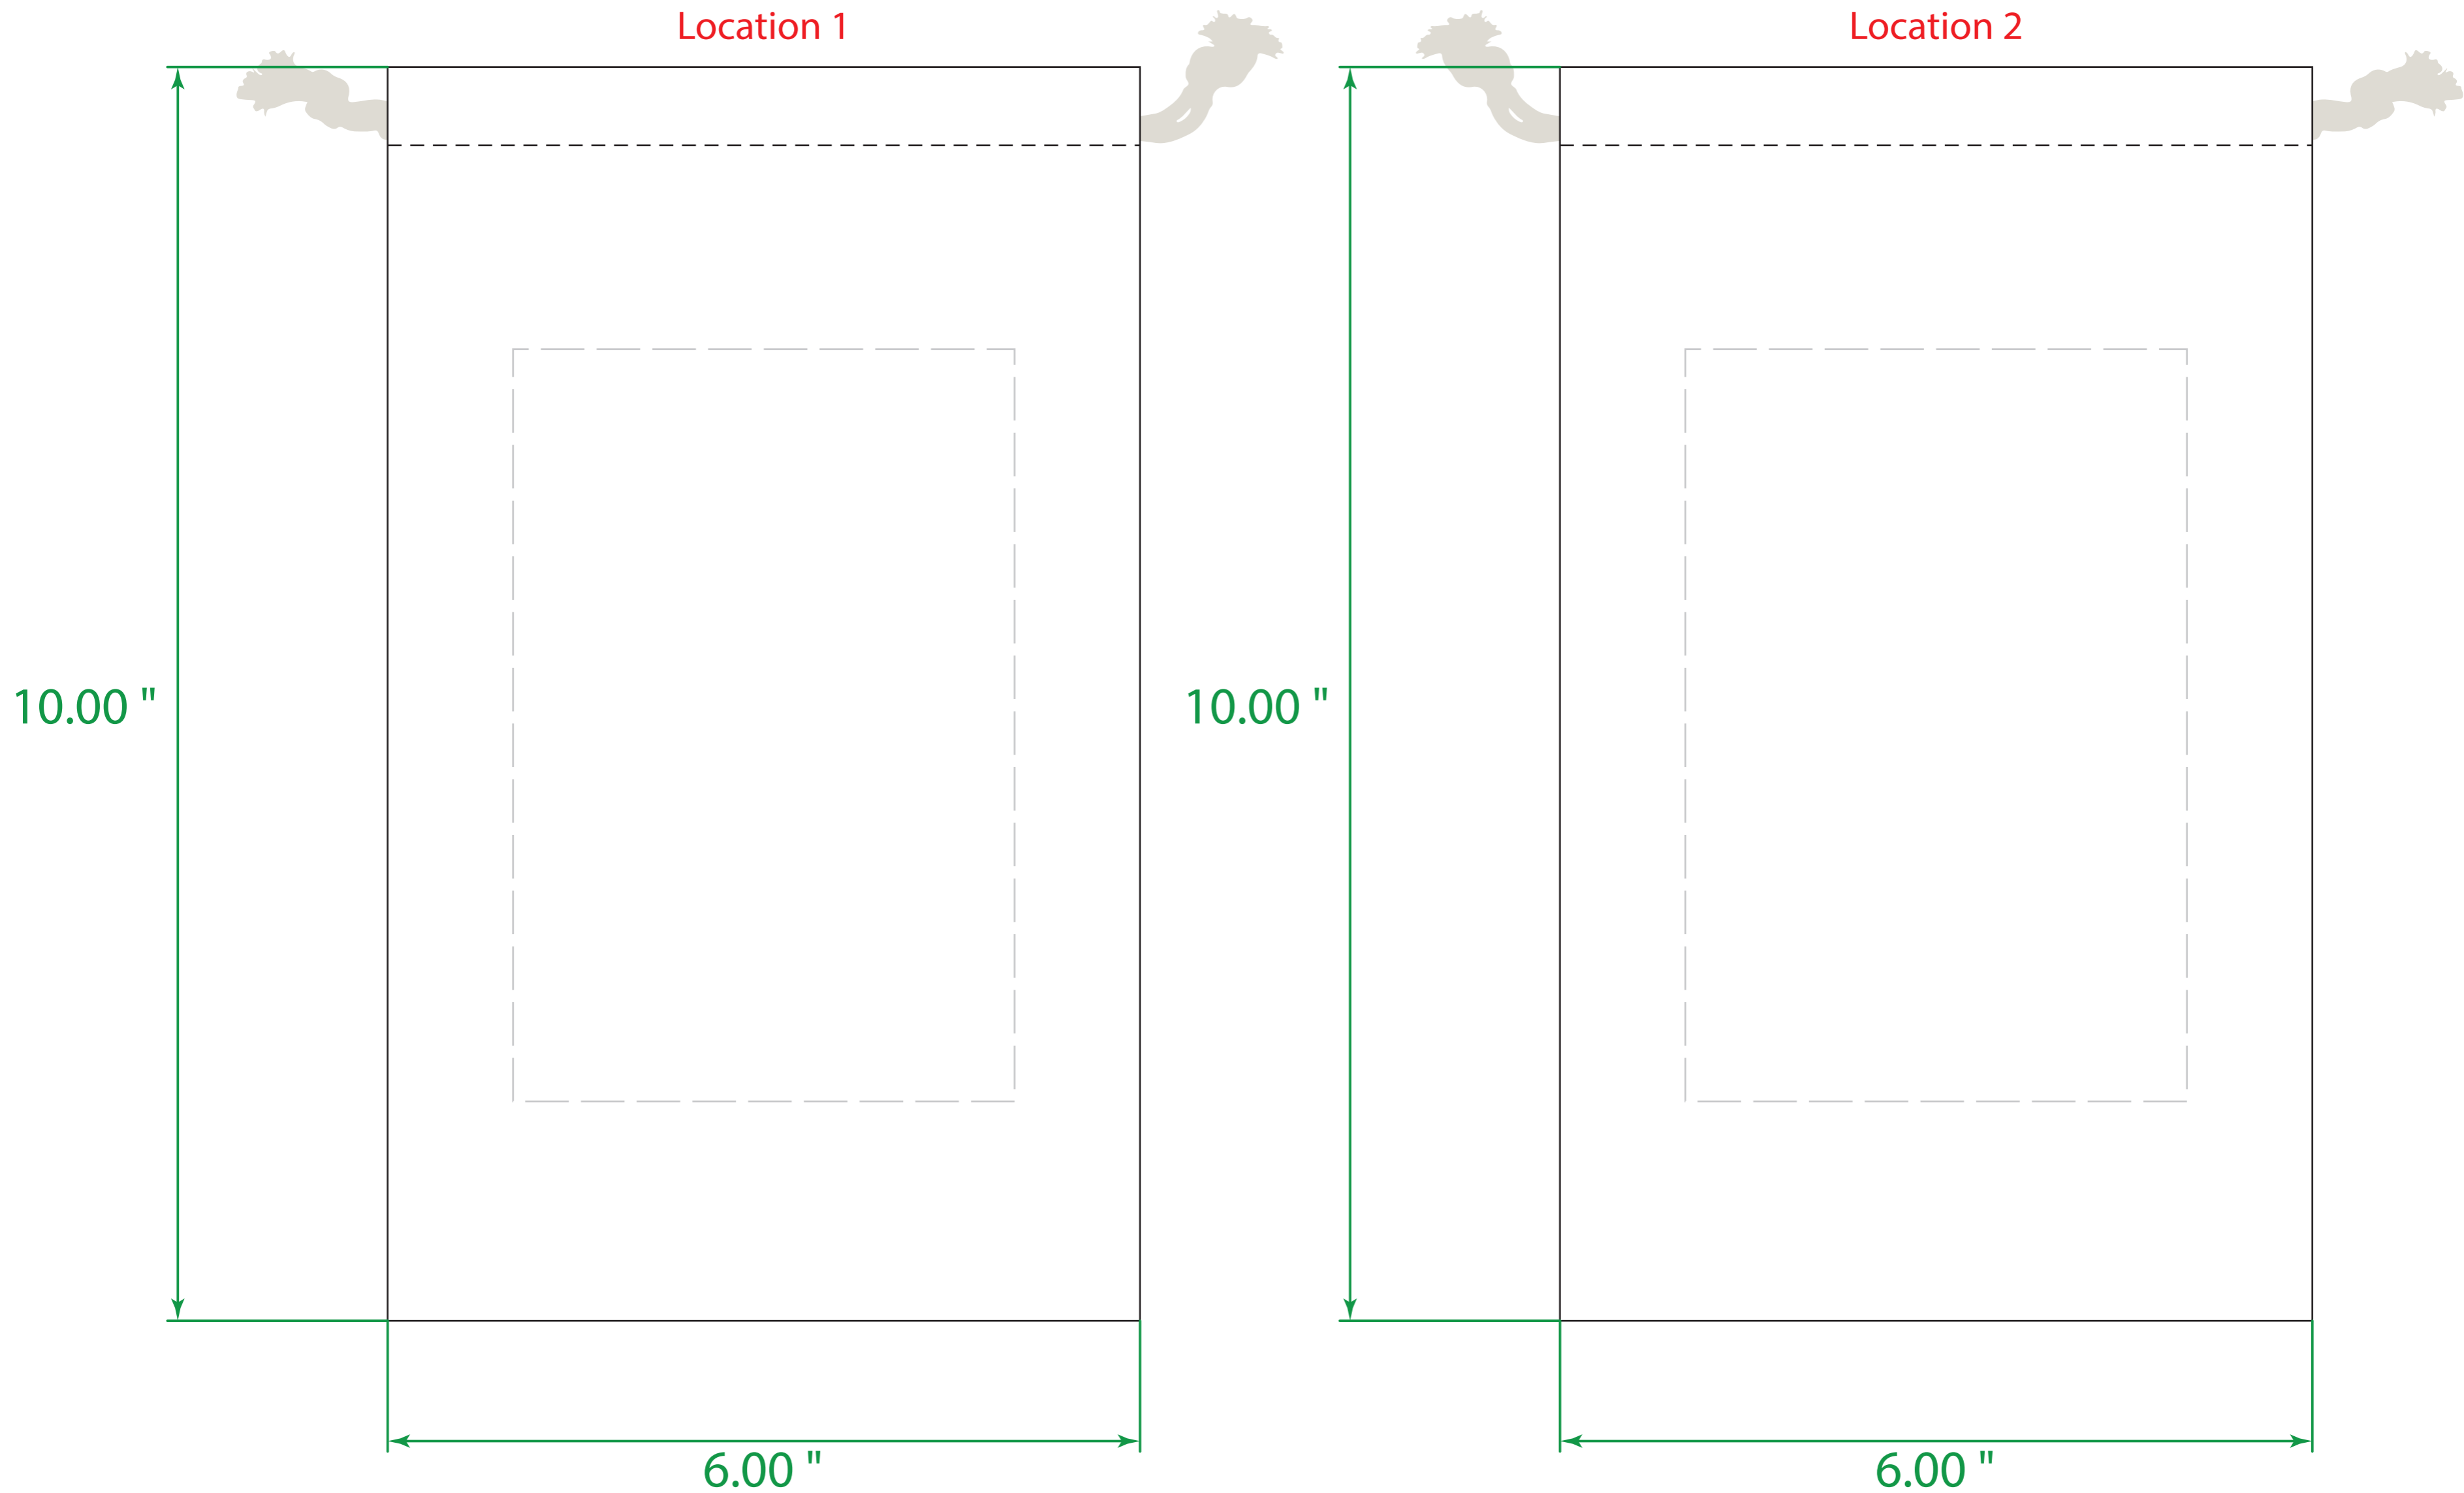

Available Product Colors:

Natural
(NAT)

Cotton Muslin Pouch

Item#: 9CTP0610***

*** Insert color code

Size: 6(w) x 10(h)

Imprint Area: 4x6

PO#:

Imprint Size:

Imprint Color:

Product Color:

Location 1

Location 2

The colors on this page are RGB simulations of Pantone Colors. Actual colors may vary.