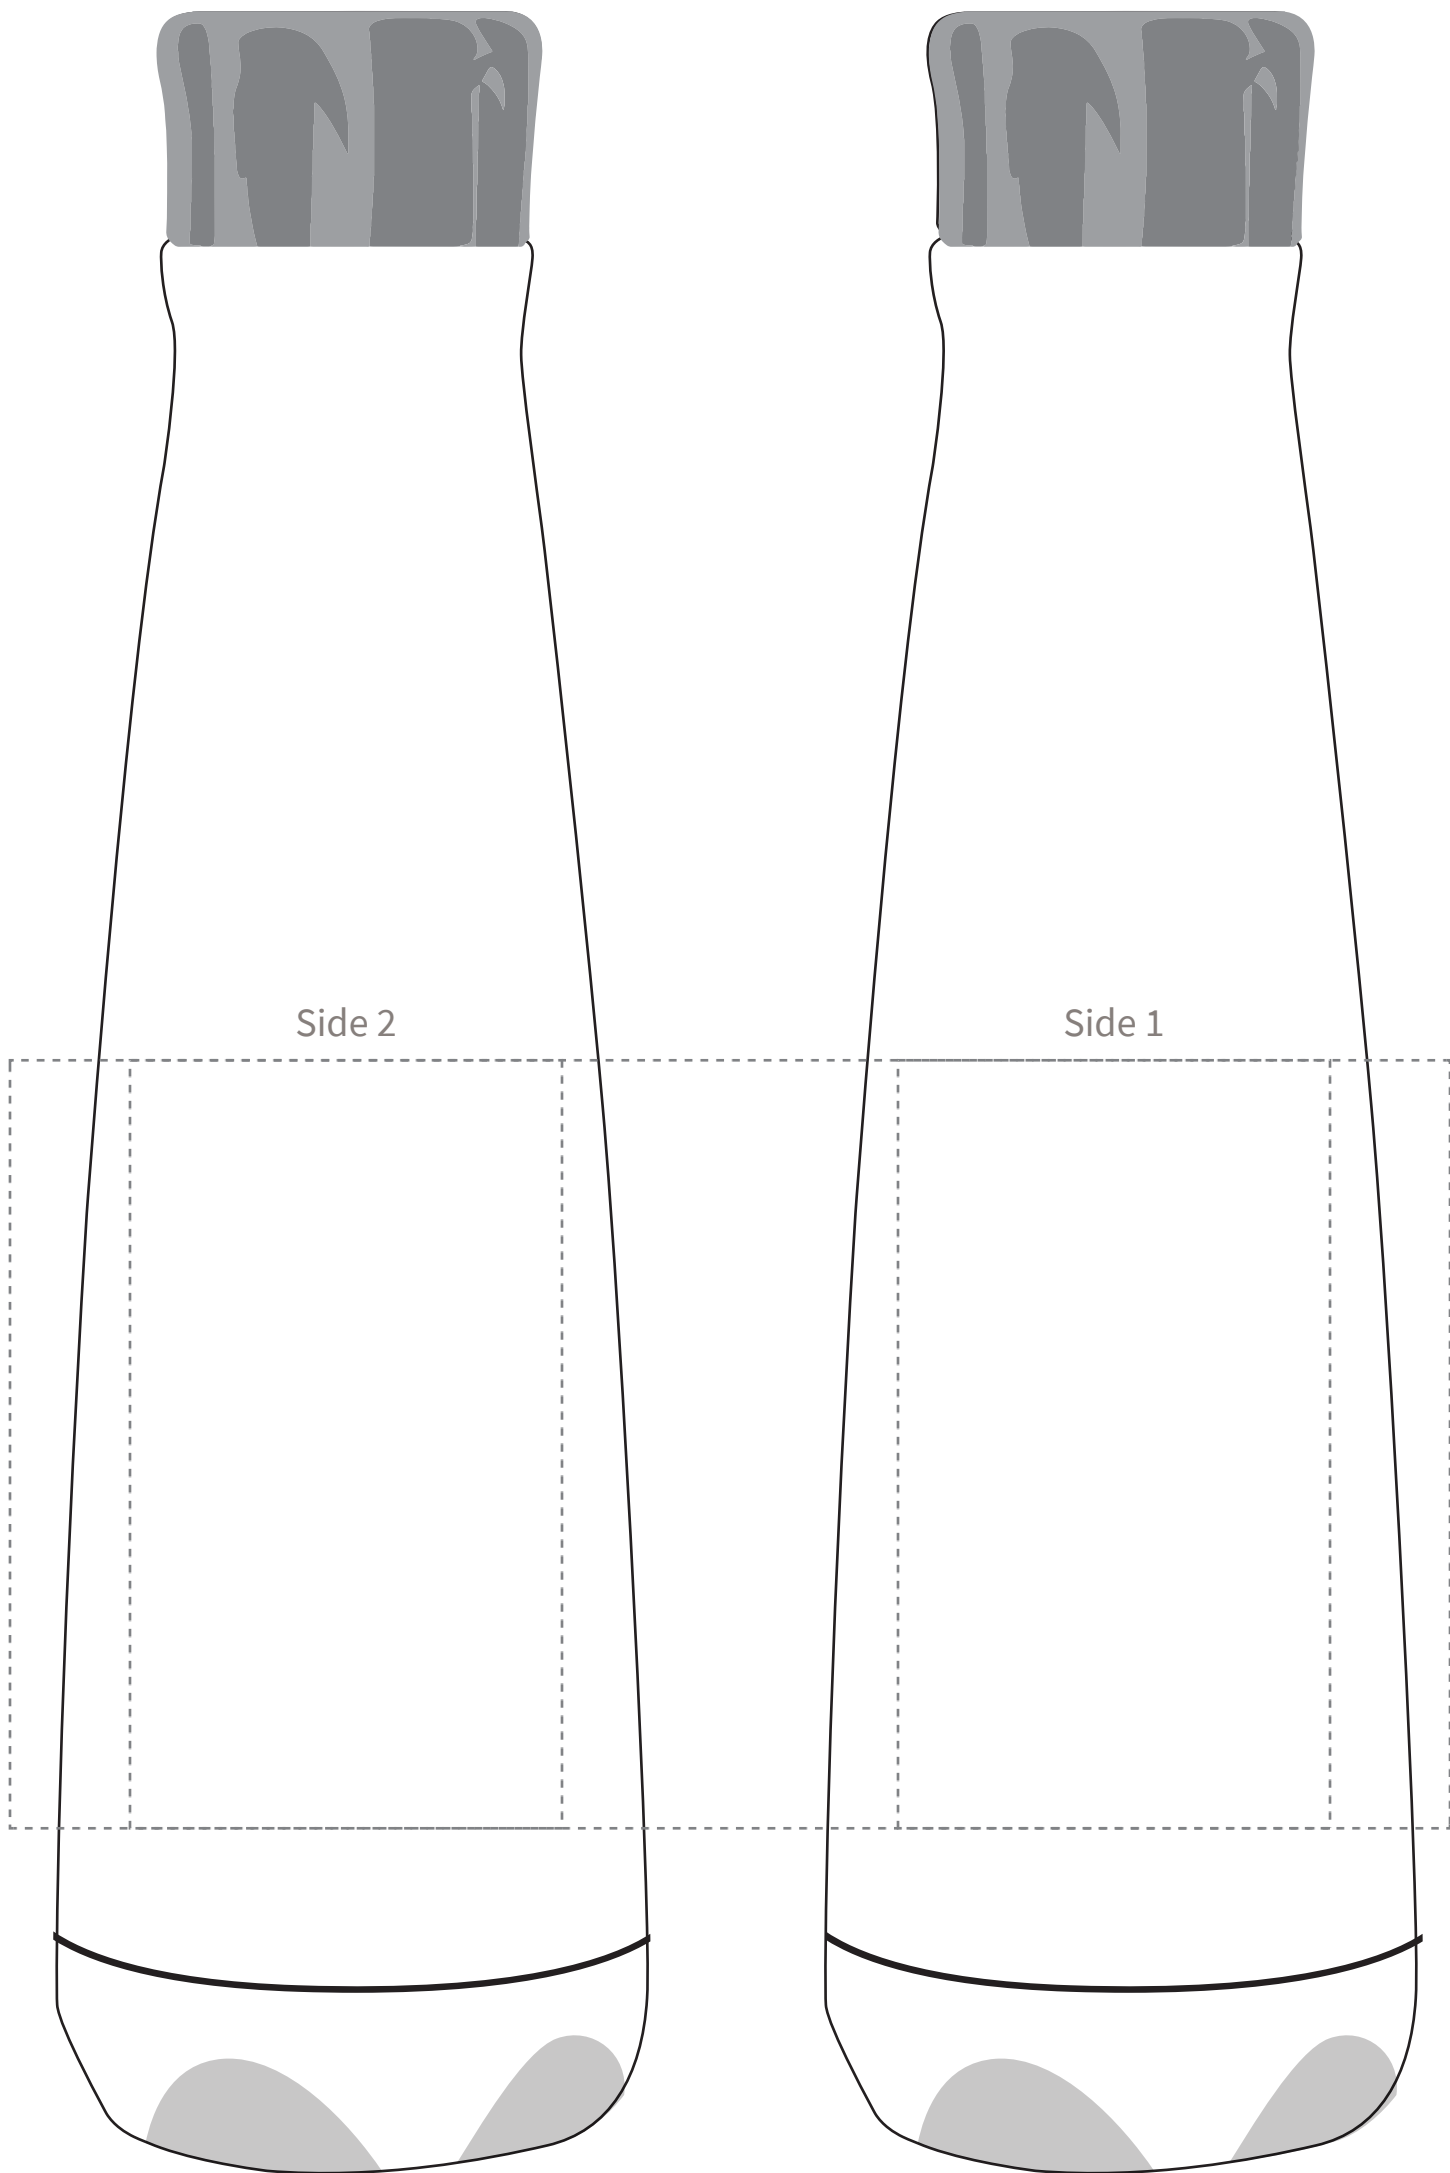

CDKW005 16 oz. Peristyle Bottle

Screen Print
Side 1 or Side 2 Only (Standard): 2.25" w x 4" h (max. 1 color)
Side 1 & 2 (Optional): 2.25" w x 4" h ea, (max. 1 color)
Wraparound (Optional): 7.5" w x 4" h, (max. 1 color)
Minimum Font Size: 8 pt.
Minimum Line Weight: 1 pos / 1.5 neg
Halftones: Not Available

ART TEMPLATE

CDKW005 16 oz. Peristyle Bottle

Laser Engrave

Side 1(only)(Optional, add'l charge): 2.5"w x 2.5"h

Side 1 & 2(Optional, add'l charge): 2.5"w x 2.5"h

Minimum Font Size: 8 pt.

Minimum Line Weight: .6 pos / .7 neg

Halftones Not Available

CDKW005 16 oz. Peristyle Bottle

Full Color
Side 1 Only (Opt'l, add'l charge): 2.25"w x 5"h
Side 1 & 2 (Opt'l, add'l charge): 2.25"w x 5"h ea
Wraparound (Opt'l, add'l charge): 8.95"w x 5"h
Minimum Font Size: 5 pt.
Minimum Line Weight: .5 pos / .5 neg
Halftones: Available