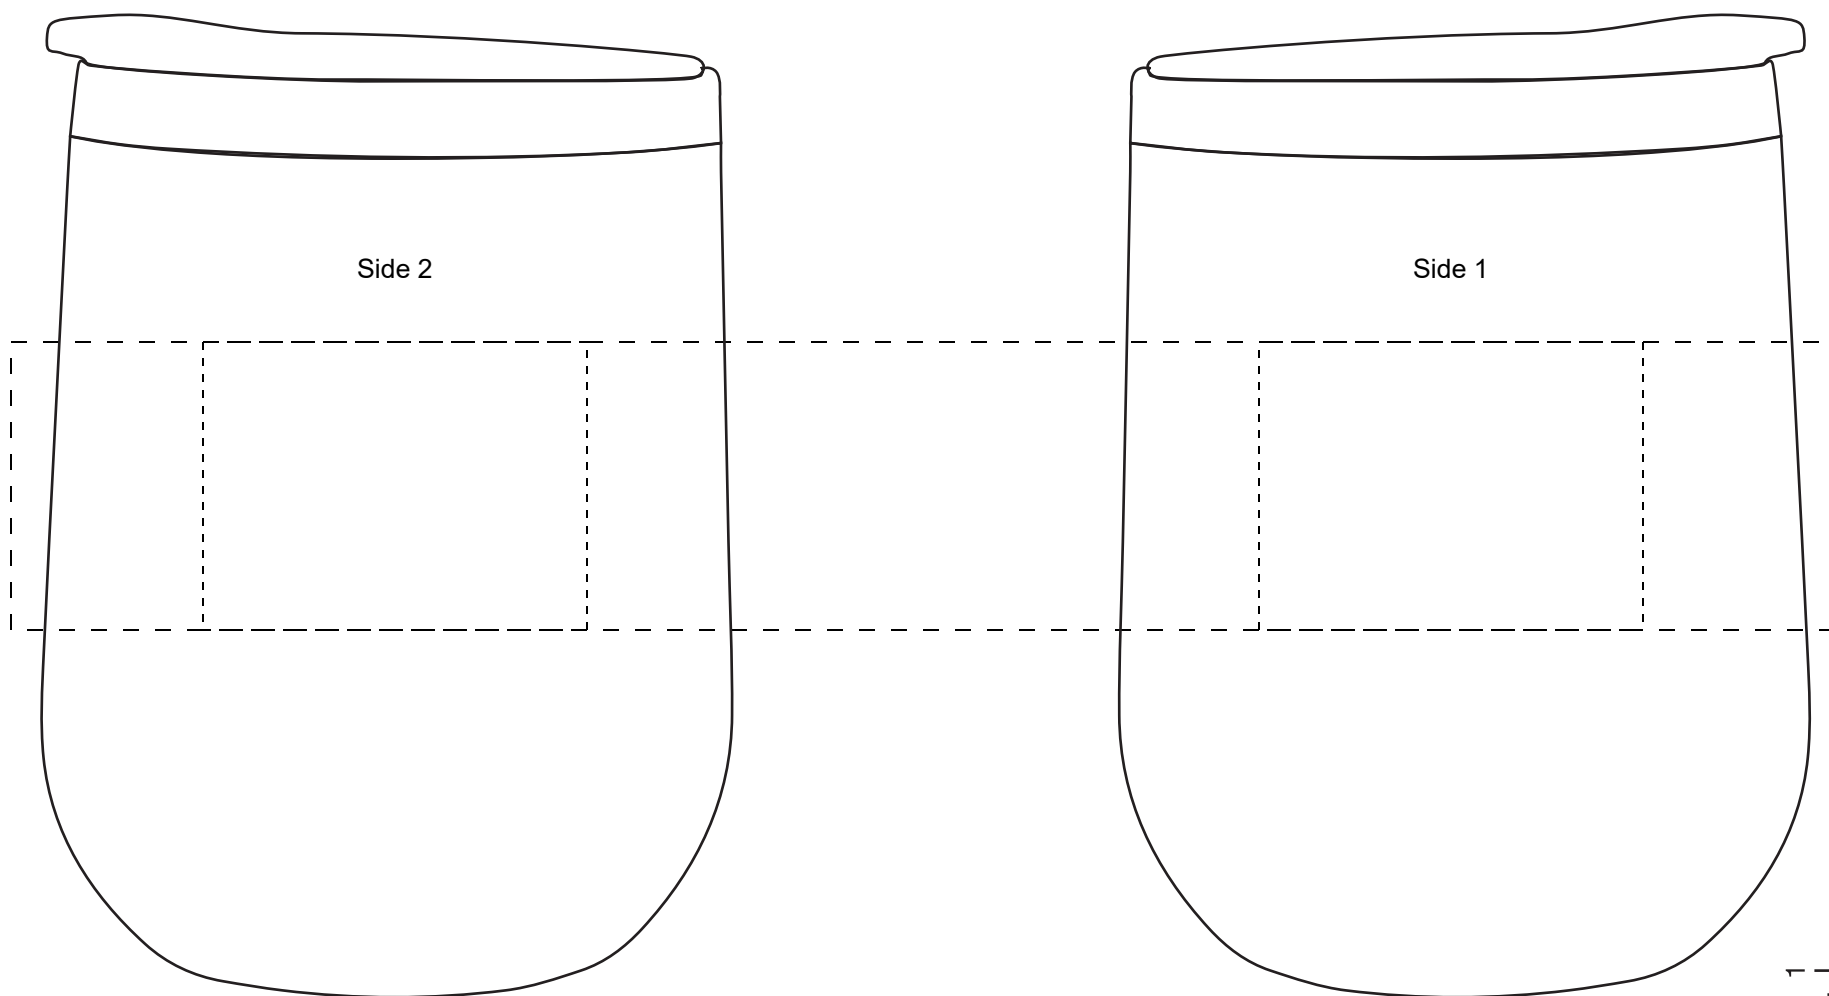

**46188 Wine Vacuum Tumbler - 13 oz.**

Screen Print

Side 1(only)(Standard): 2"w x 1.5"h (max colors 1)

Sides 1 & 2(Optional): 2"w x 1.5"h Each (max colors 1)

Wraparound(Optional): 9.5"w x 1.5"h (max colors 1)

Minimum Font Size: 8 pt.

Minimum Line Weight: .6 pos / .6 neg

Halftones Not Available

**46188 Wine Vacuum Tumbler - 13 oz.**

Full Color

Side 1(only)(Standard): 2"w x 1.5"h

Sides 1 & 2(Optional): 2"w x 1.5"h Each

Wraparound(Optional): 10.251"w x 1.5"h

Minimum Font Size: 5 pt.

Minimum Line Weight: .5 pos / .5 neg

Halftones Available

**46188 Wine Vacuum Tumbler - 13 oz.**

Laser Engrave

Side 1(only)(Optional, add'l charge): 2"w x 2"h

Side 1 & 2(Optional, add'l charge): 2"w x 2"h, each

Minimum Font Size: 8 pt.

Minimum Line Weight: .6 pos / .7 neg

Halftones Not Available