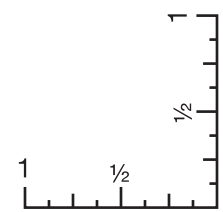

**46188 Wine Vacuum Tumbler - 13 oz.**

Screen Print

Side 1(only)(Standard): 2"w x 1.5"h (max colors 1)

Sides 1 & 2(Optional): 2"w x 1.5"h Each (max colors 1)

Wraparound(Optional): 9.5"w x 1.5"h (max colors 1)

Minimum Font Size: 8 pt.

Minimum Line Weight: .6 pos / .6 neg

Halftones Not Available

**46188 Wine Vacuum Tumbler - 13 oz.**

Full Color

Side 1(only)(Standard): 2"w x 1.5"h

Sides 1 & 2(Optional): 2"w x 1.5"h Each

Wraparound(Optional): 10.251"w x 1.5"h

Minimum Font Size: 5 pt.

Minimum Line Weight: .5 pos / .5 neg

Halftones Available

**46188 Wine Vacuum Tumbler - 13 oz.**

Laser Engrave

Side 1(only)(Optional, add'l charge): 2"w x 2"h

Side 1 & 2(Optional, add'l charge): 2"w x 2"h, each

Minimum Font Size: 8 pt.

Minimum Line Weight: .6 pos / .7 neg

Halftones Not Available