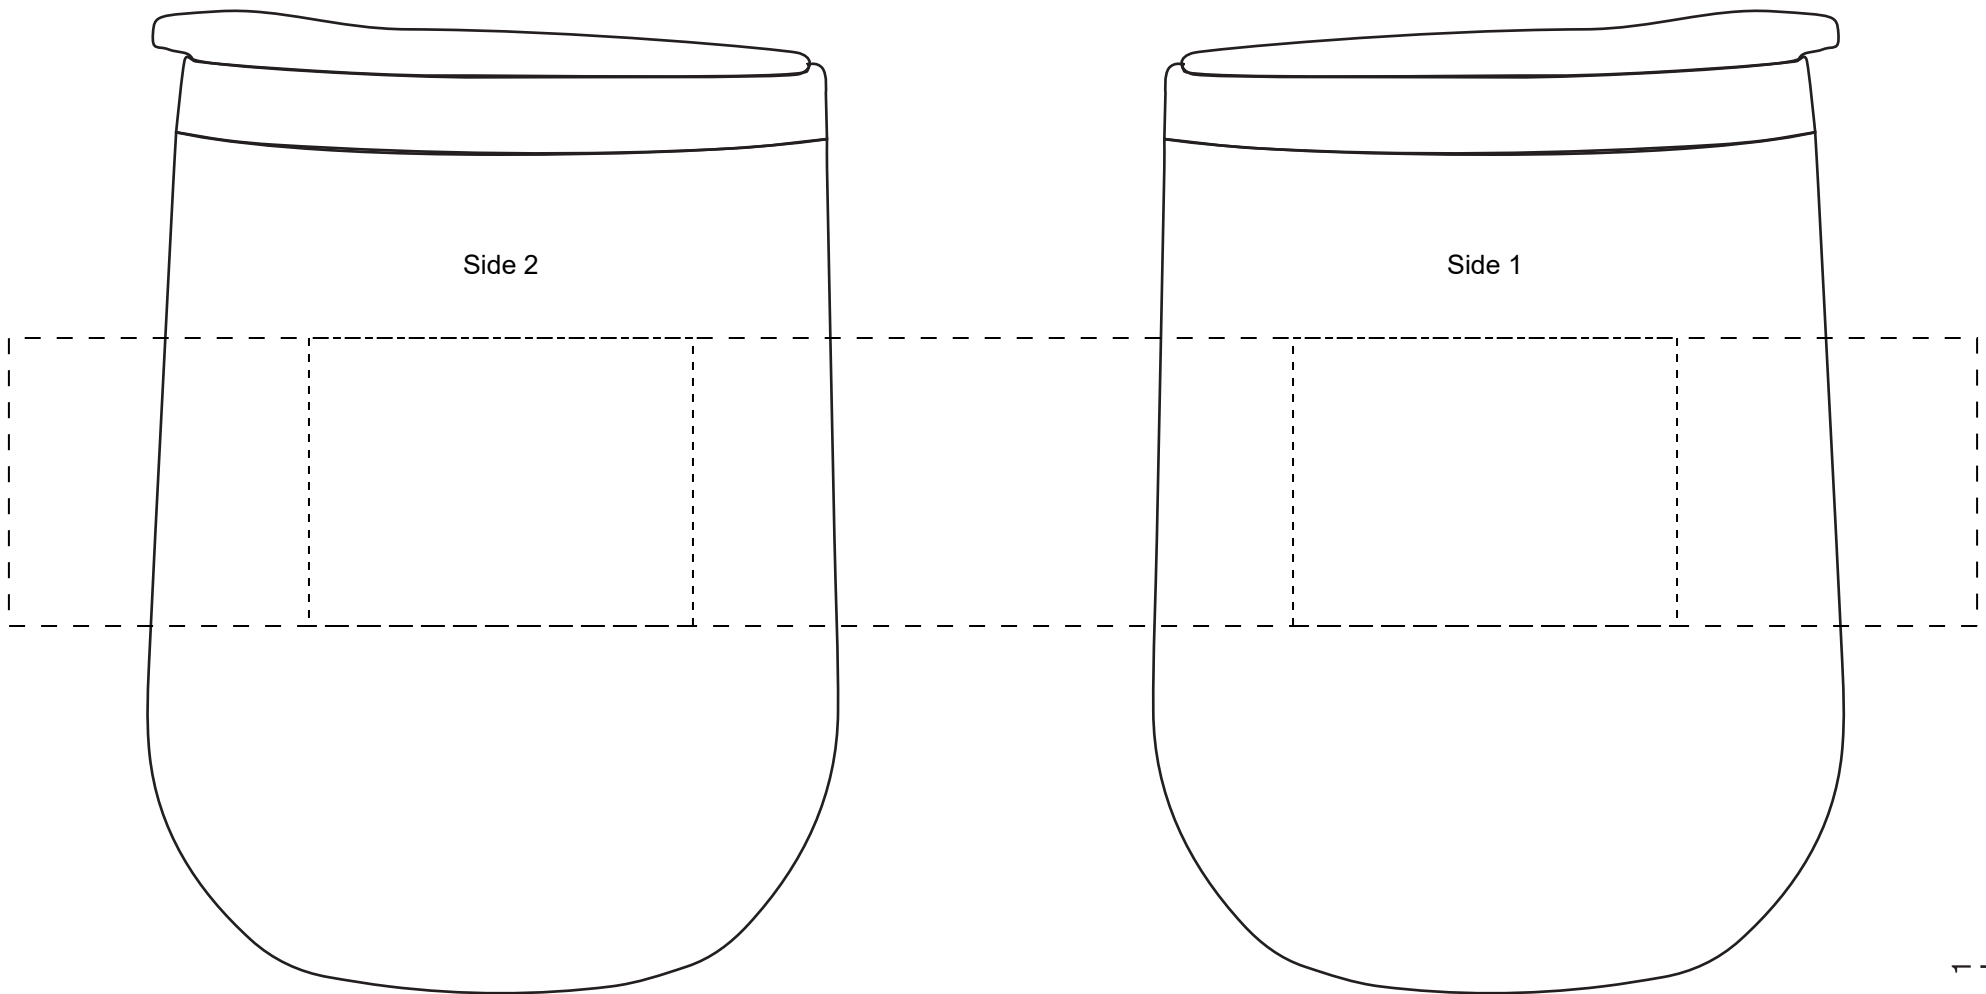

**46188 Wine Vacuum Tumbler - 13 oz.**

Screen Print

Side 1(only)(Standard): 2"w x 1.5"h (max colors 1)

Sides 1 & 2(Optional): 2"w x 1.5"h Each (max colors 1)

Wraparound(Optional): 9.5"w x 1.5"h (max colors 1)

Minimum Font Size: 8 pt.

Minimum Line Weight: .6 pos / .6 neg

Halftones Not Available

**46188 Wine Vacuum Tumbler - 13 oz.**

Full Color

Side 1(only)(Standard): 2"w x 1.5"h

Sides 1 & 2(Optional): 2"w x 1.5"h Each

Wraparound(Optional): 10.251"w x 1.5"h

Minimum Font Size: 5 pt.

Minimum Line Weight: .5 pos / .5 neg

Halftones Available

**46188 Wine Vacuum Tumbler - 13 oz.**

Laser Engrave

Side 1(only)(Optional, add'l charge): 2"w x 2"h

Side 1 & 2(Optional, add'l charge): 2"w x 2"h, each

Minimum Font Size: 8 pt.

Minimum Line Weight: .6 pos / .7 neg

Halftones Not Available