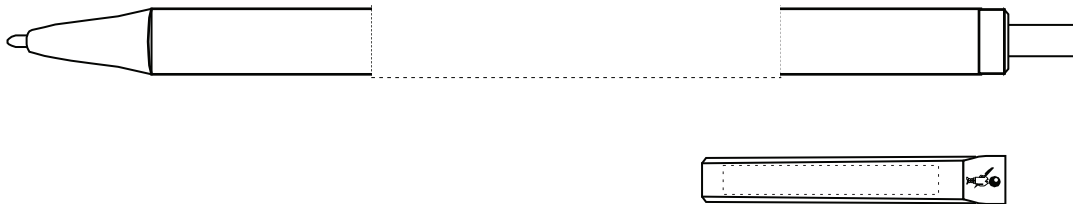

Clear Barrel With Clip Imprint

CS | BIC® Clic Stic® Pen

Screen Print

Opp. Of Clip (Optl., add'l charge): 2.125" x .375" (max. 3 colors)

Clip(Optl., add'l charge): 1.125" x .15625" (max. 1 color)

Minimum Font Size: 6 pt.

Minimum Line Wt: .5 pos / .5 neg

Halftones Not Available

Solid Barrel Opposite of Clip With Clip Imprint

CS | BIC® Clic Stic® Pen

Screen Print

Opp. Of Clip (Optl., add'l charge): 1.875" x .375" (max. 3 colors)