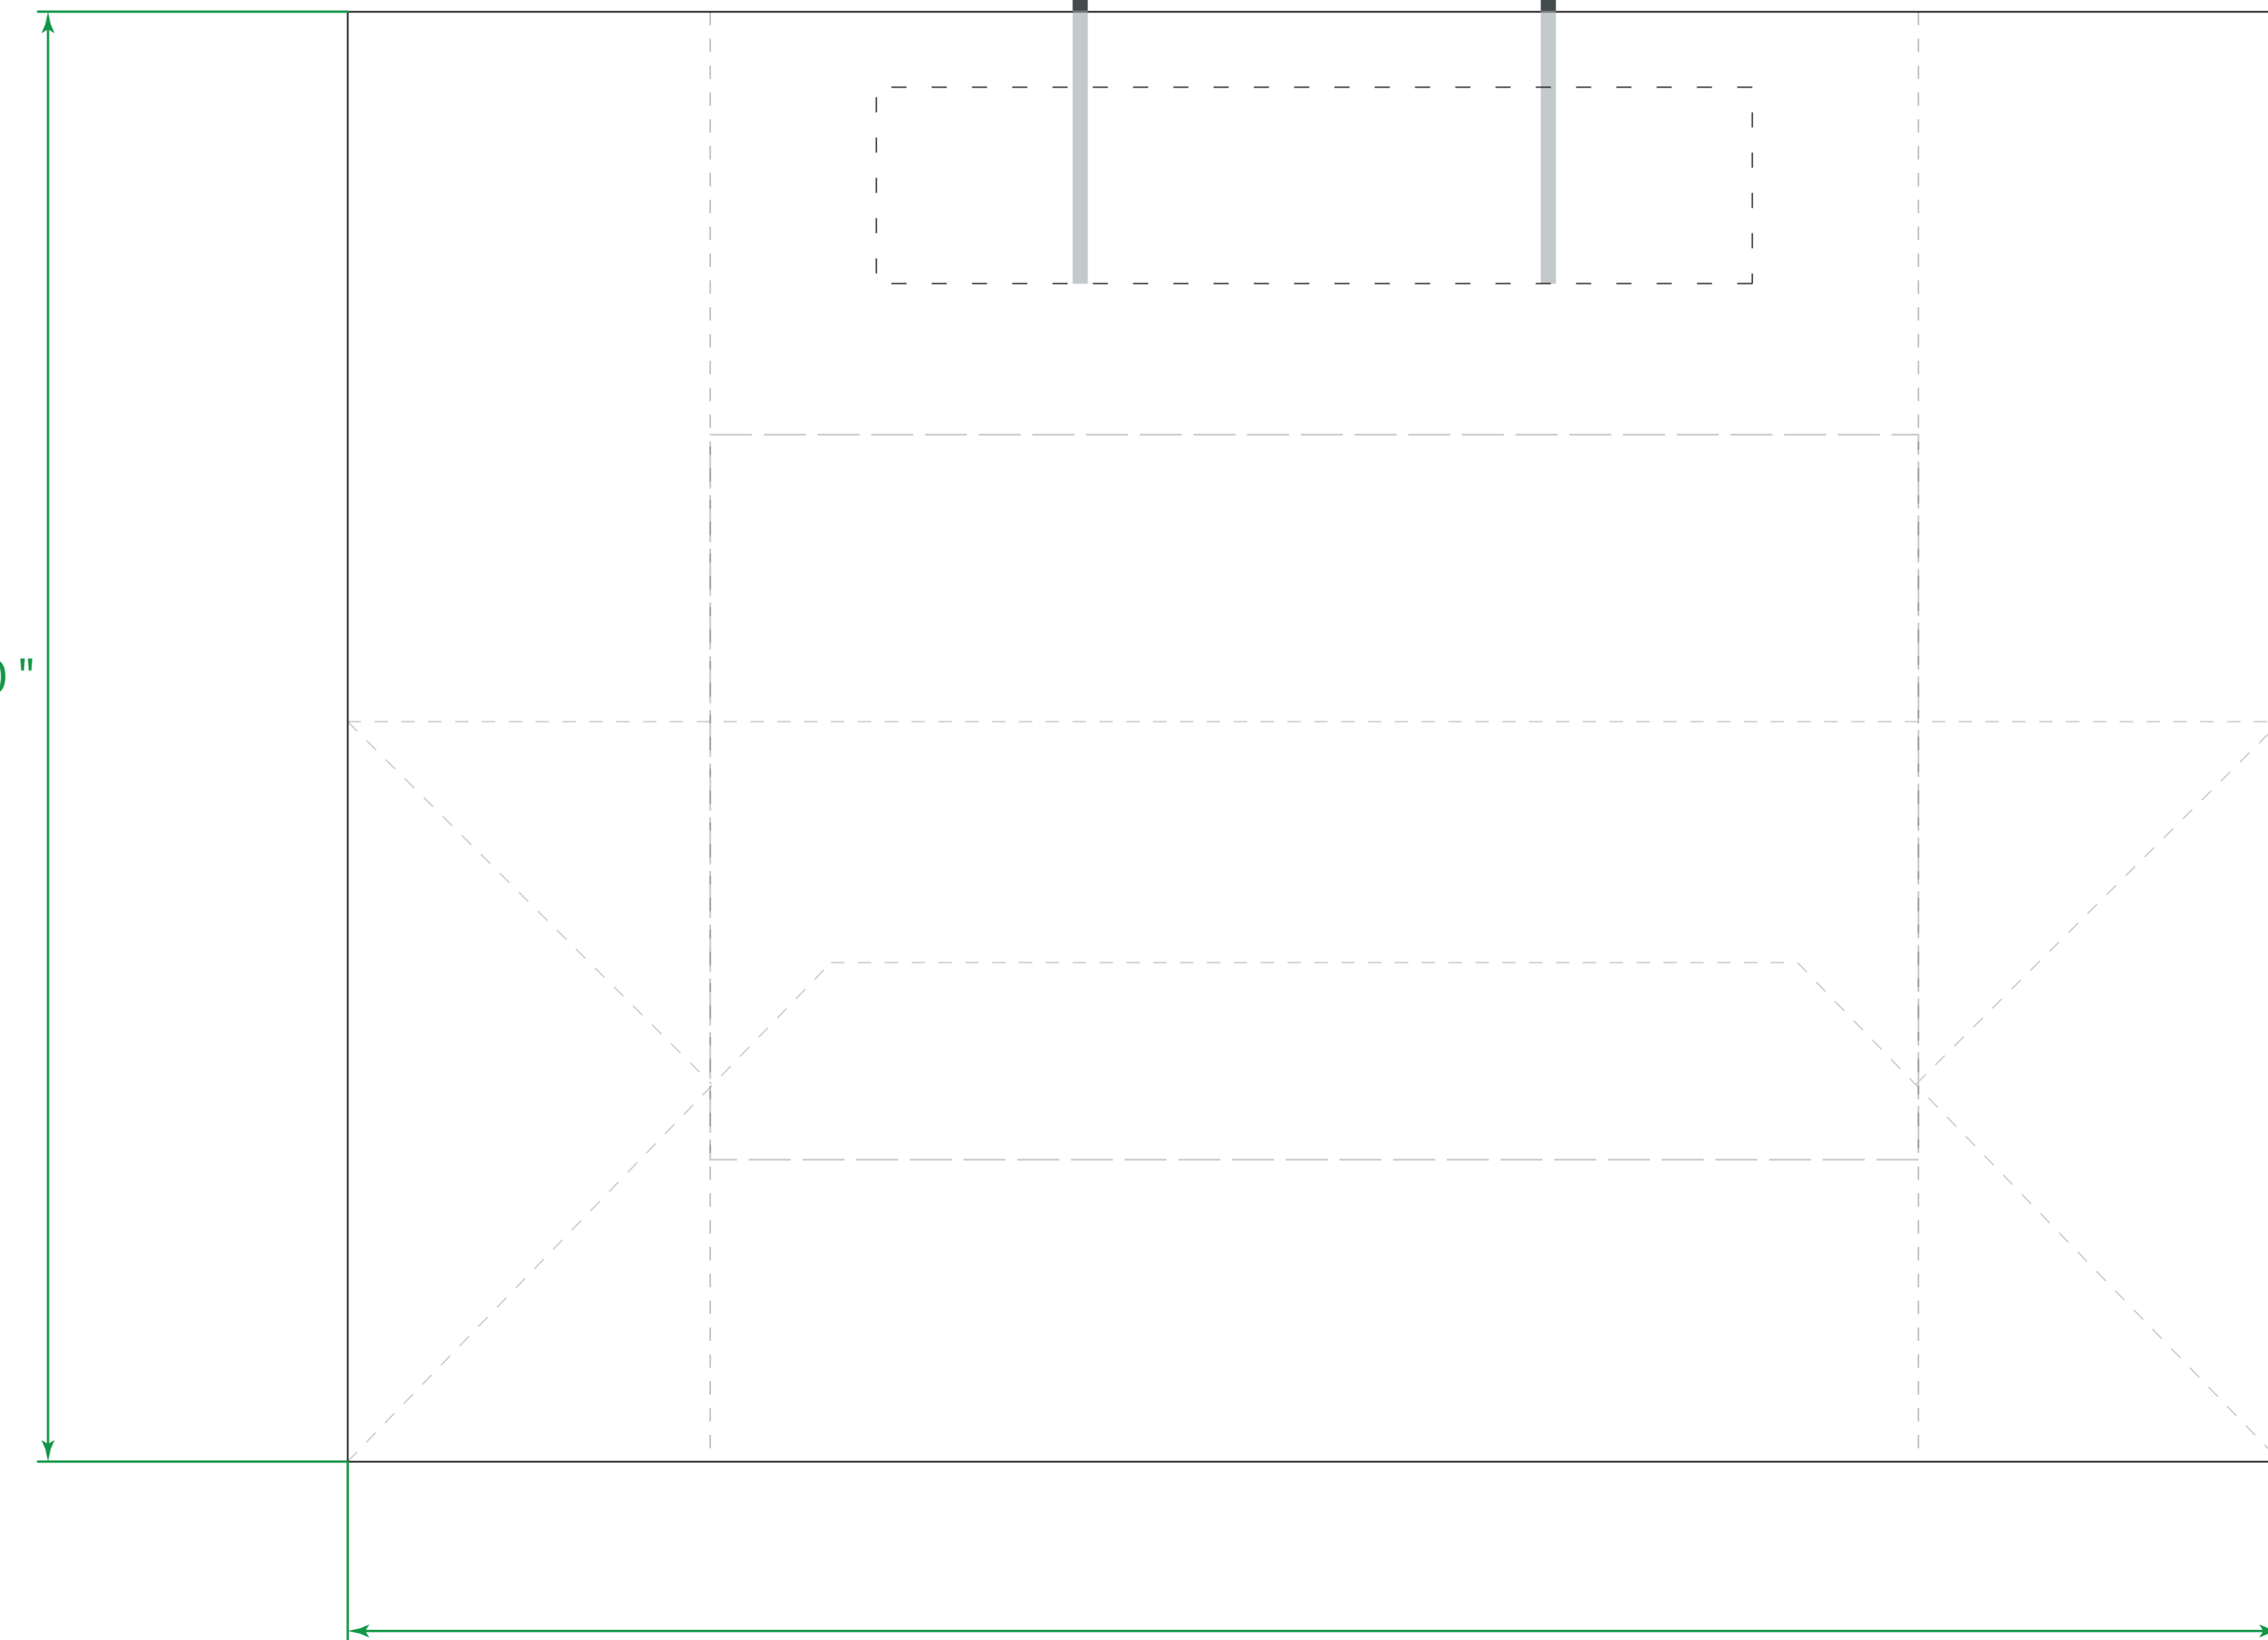

Available Product Colors:

White  
(WHT)

White Kraft Shopping Bag  
Item#: 1WKS1612\*\*\*  
\*\*\* Insert color code  
Size: 16(w) x 6(g) x 12(h)  
Imprint Area: 10x6

Location 1

Location 2

PO#:  
Imprint Size:  
Imprint Color:  
Product Color:

16.00 "

16.00 "

*The colors on this page are RGB simulations of Pantone Colors. Actual colors may vary.*