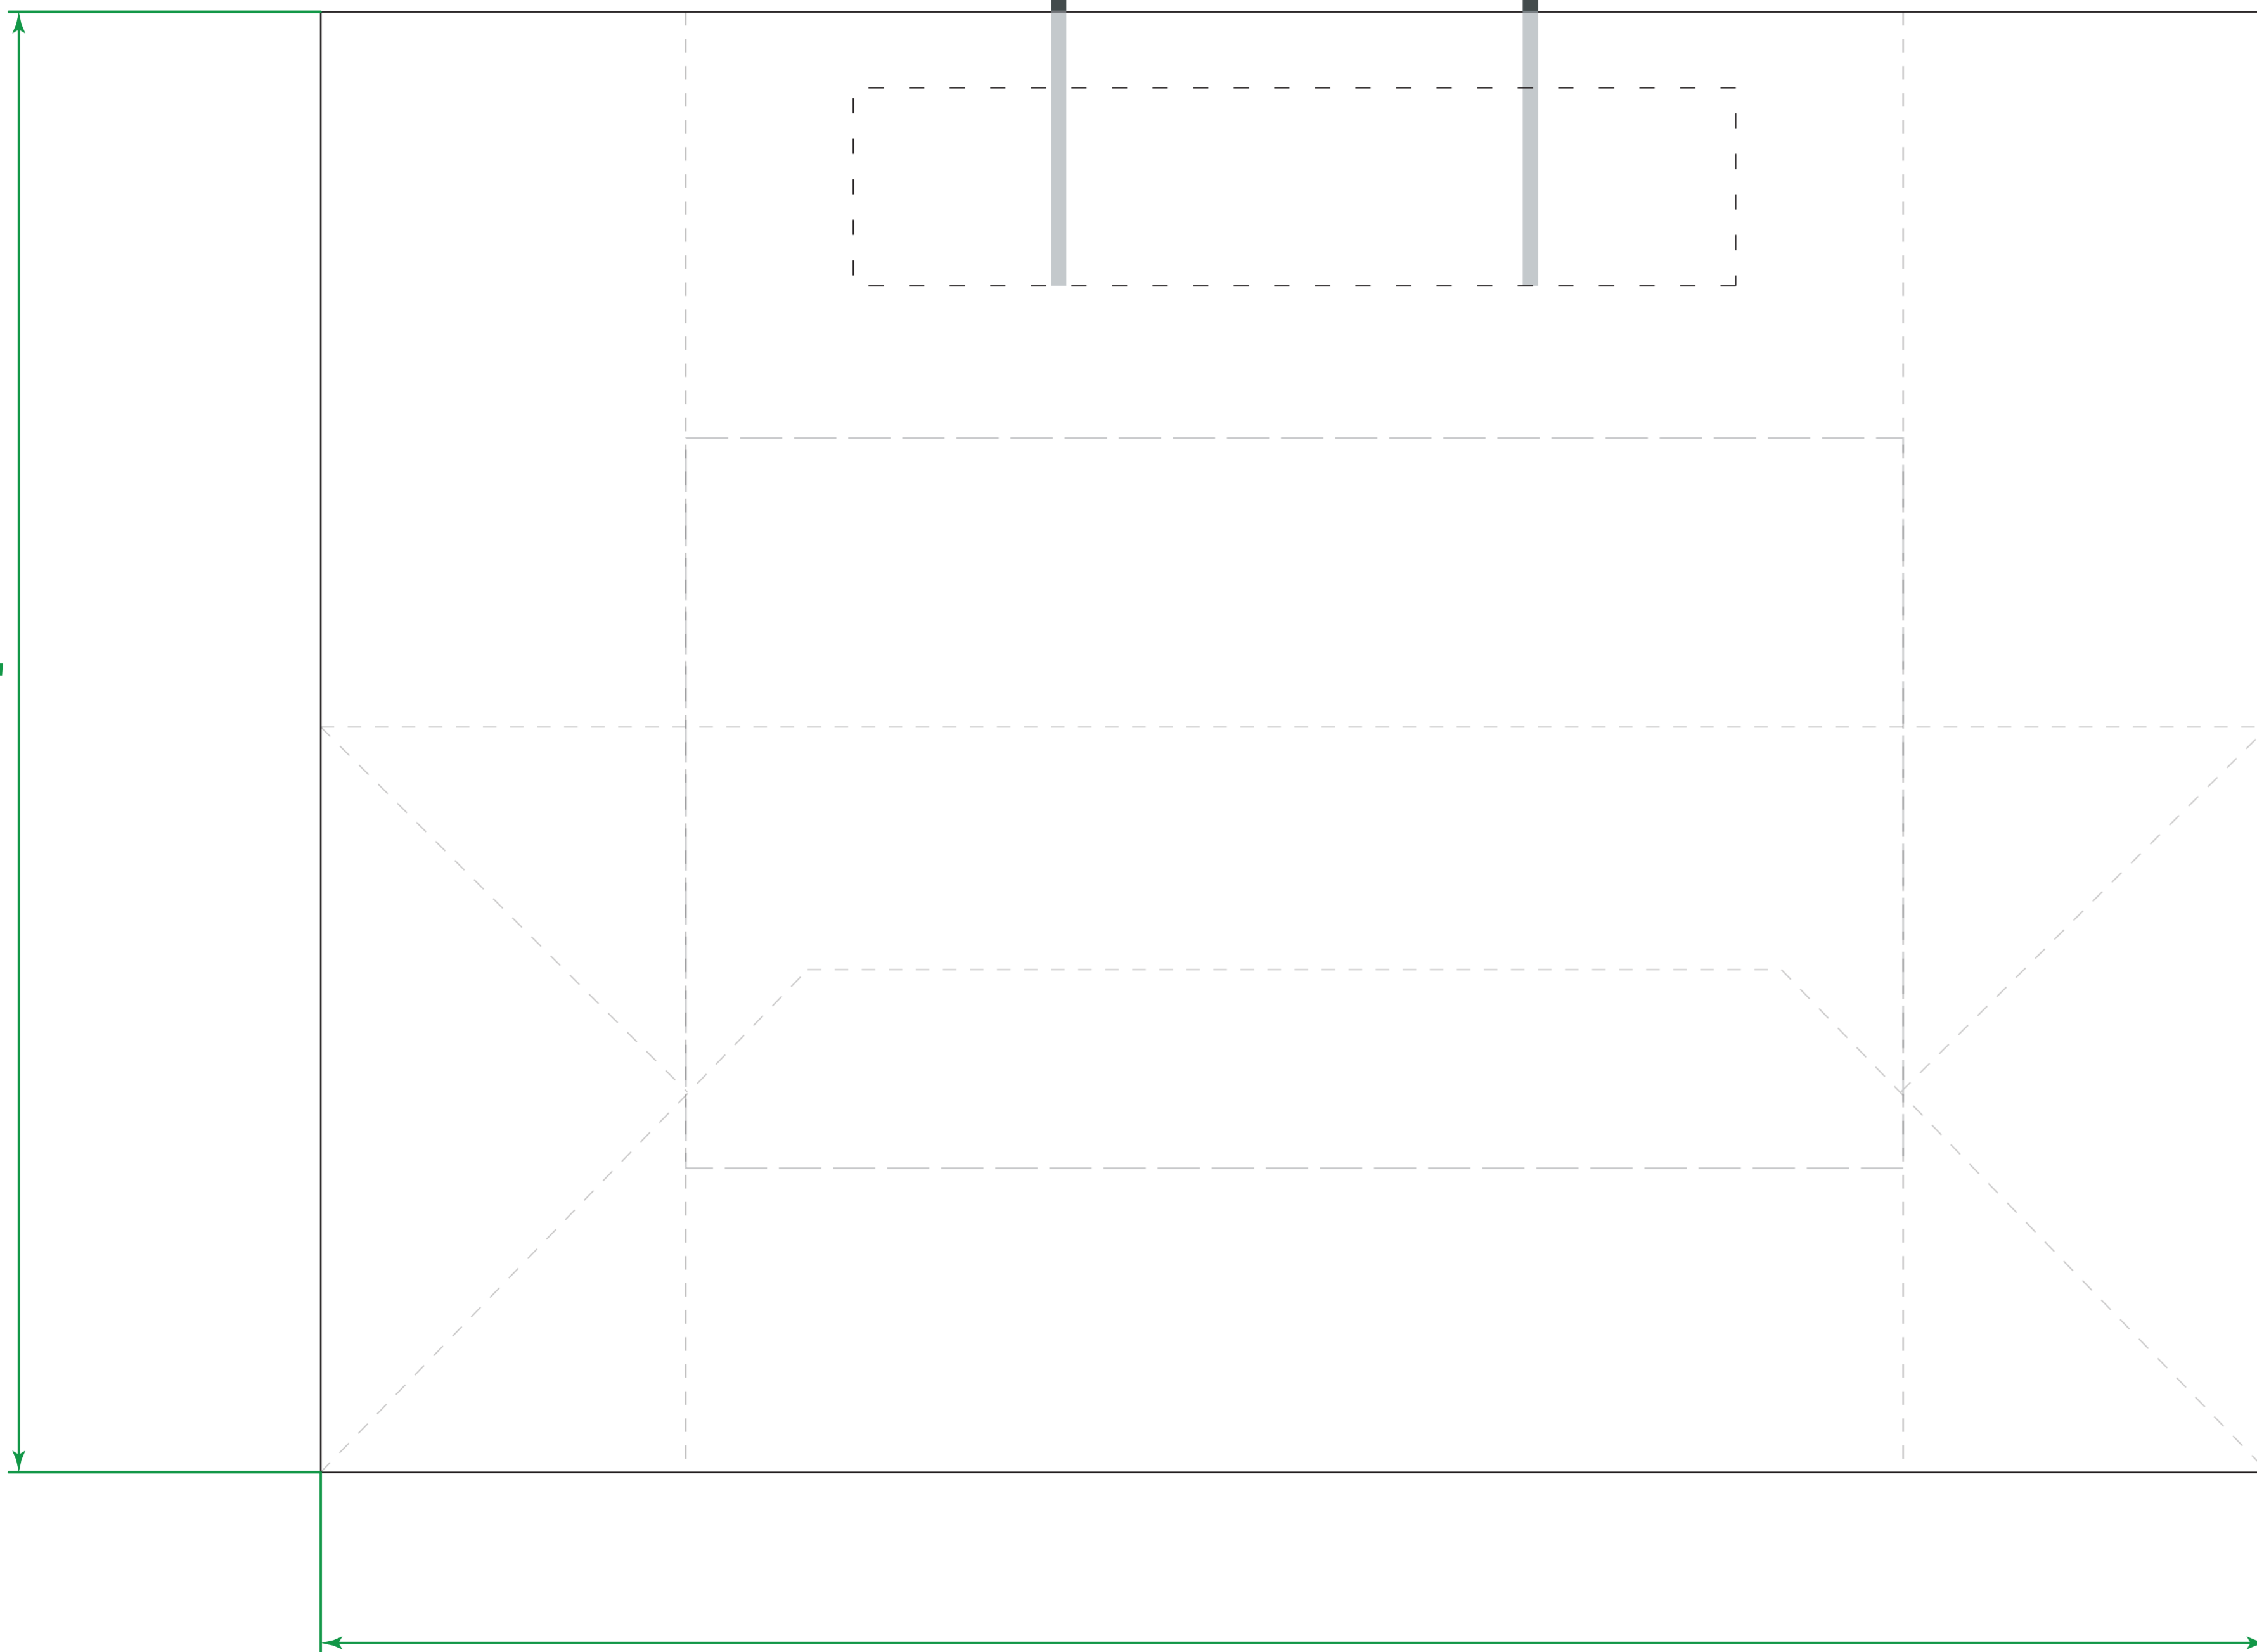

Available Product Colors:

White  
(WHT)

White Kraft Shopping Bag  
Item#: 1WKS1612\*\*\*  
\*\*\* Insert color code  
Size: 16(w) x 6(g) x 12(h)  
Imprint Area: 10x6

Location 1

Location 2

PO#:  
Imprint Size:  
Imprint Color:  
Product Color:

16.00 "

16.00 "

*The colors on this page are RGB simulations of Pantone Colors. Actual colors may vary.*