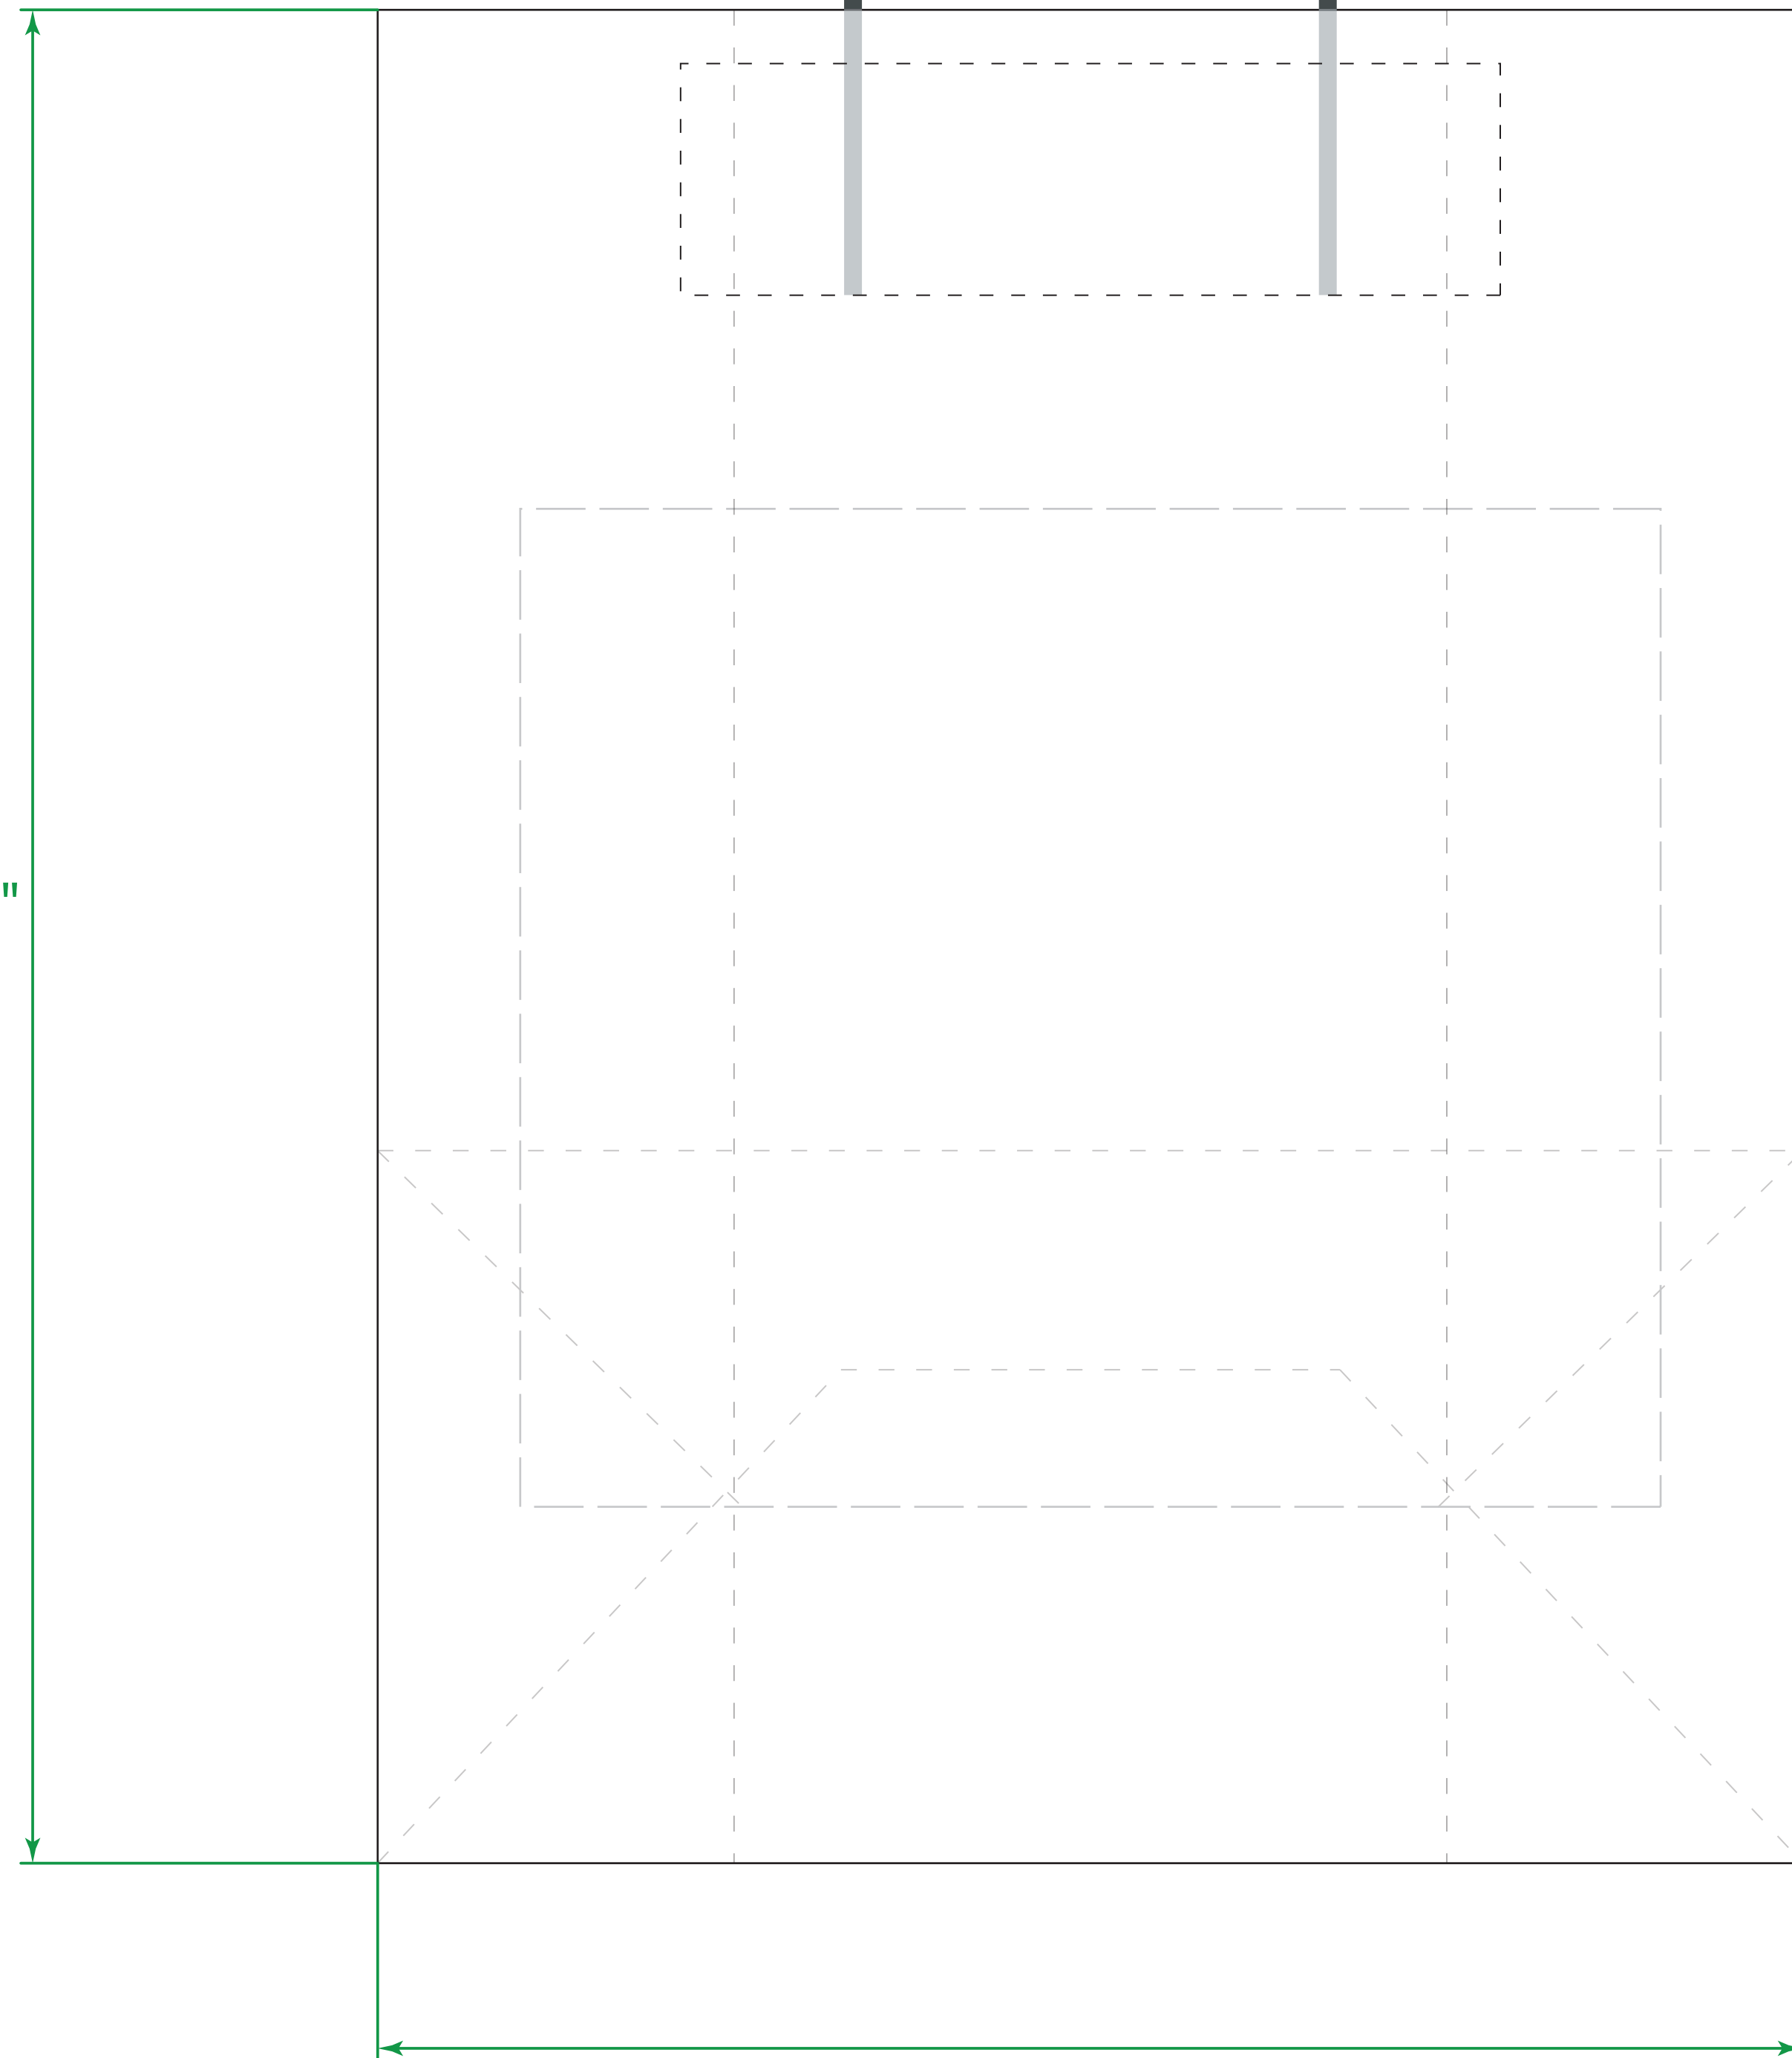

Available Product Colors:

White  
(WHT)

White Kraft Shopping Bag

Item#: 1WKS1013\*\*\*

\*\*\* Insert color code

Size: 10(w) x 5(g) x 13(h)

Imprint Area: 8x7

Location 1

Location 2

PO#:

Imprint Size:

Imprint Color:

Product Color:

*The colors on this page are RGB simulations of Pantone Colors. Actual colors may vary.*