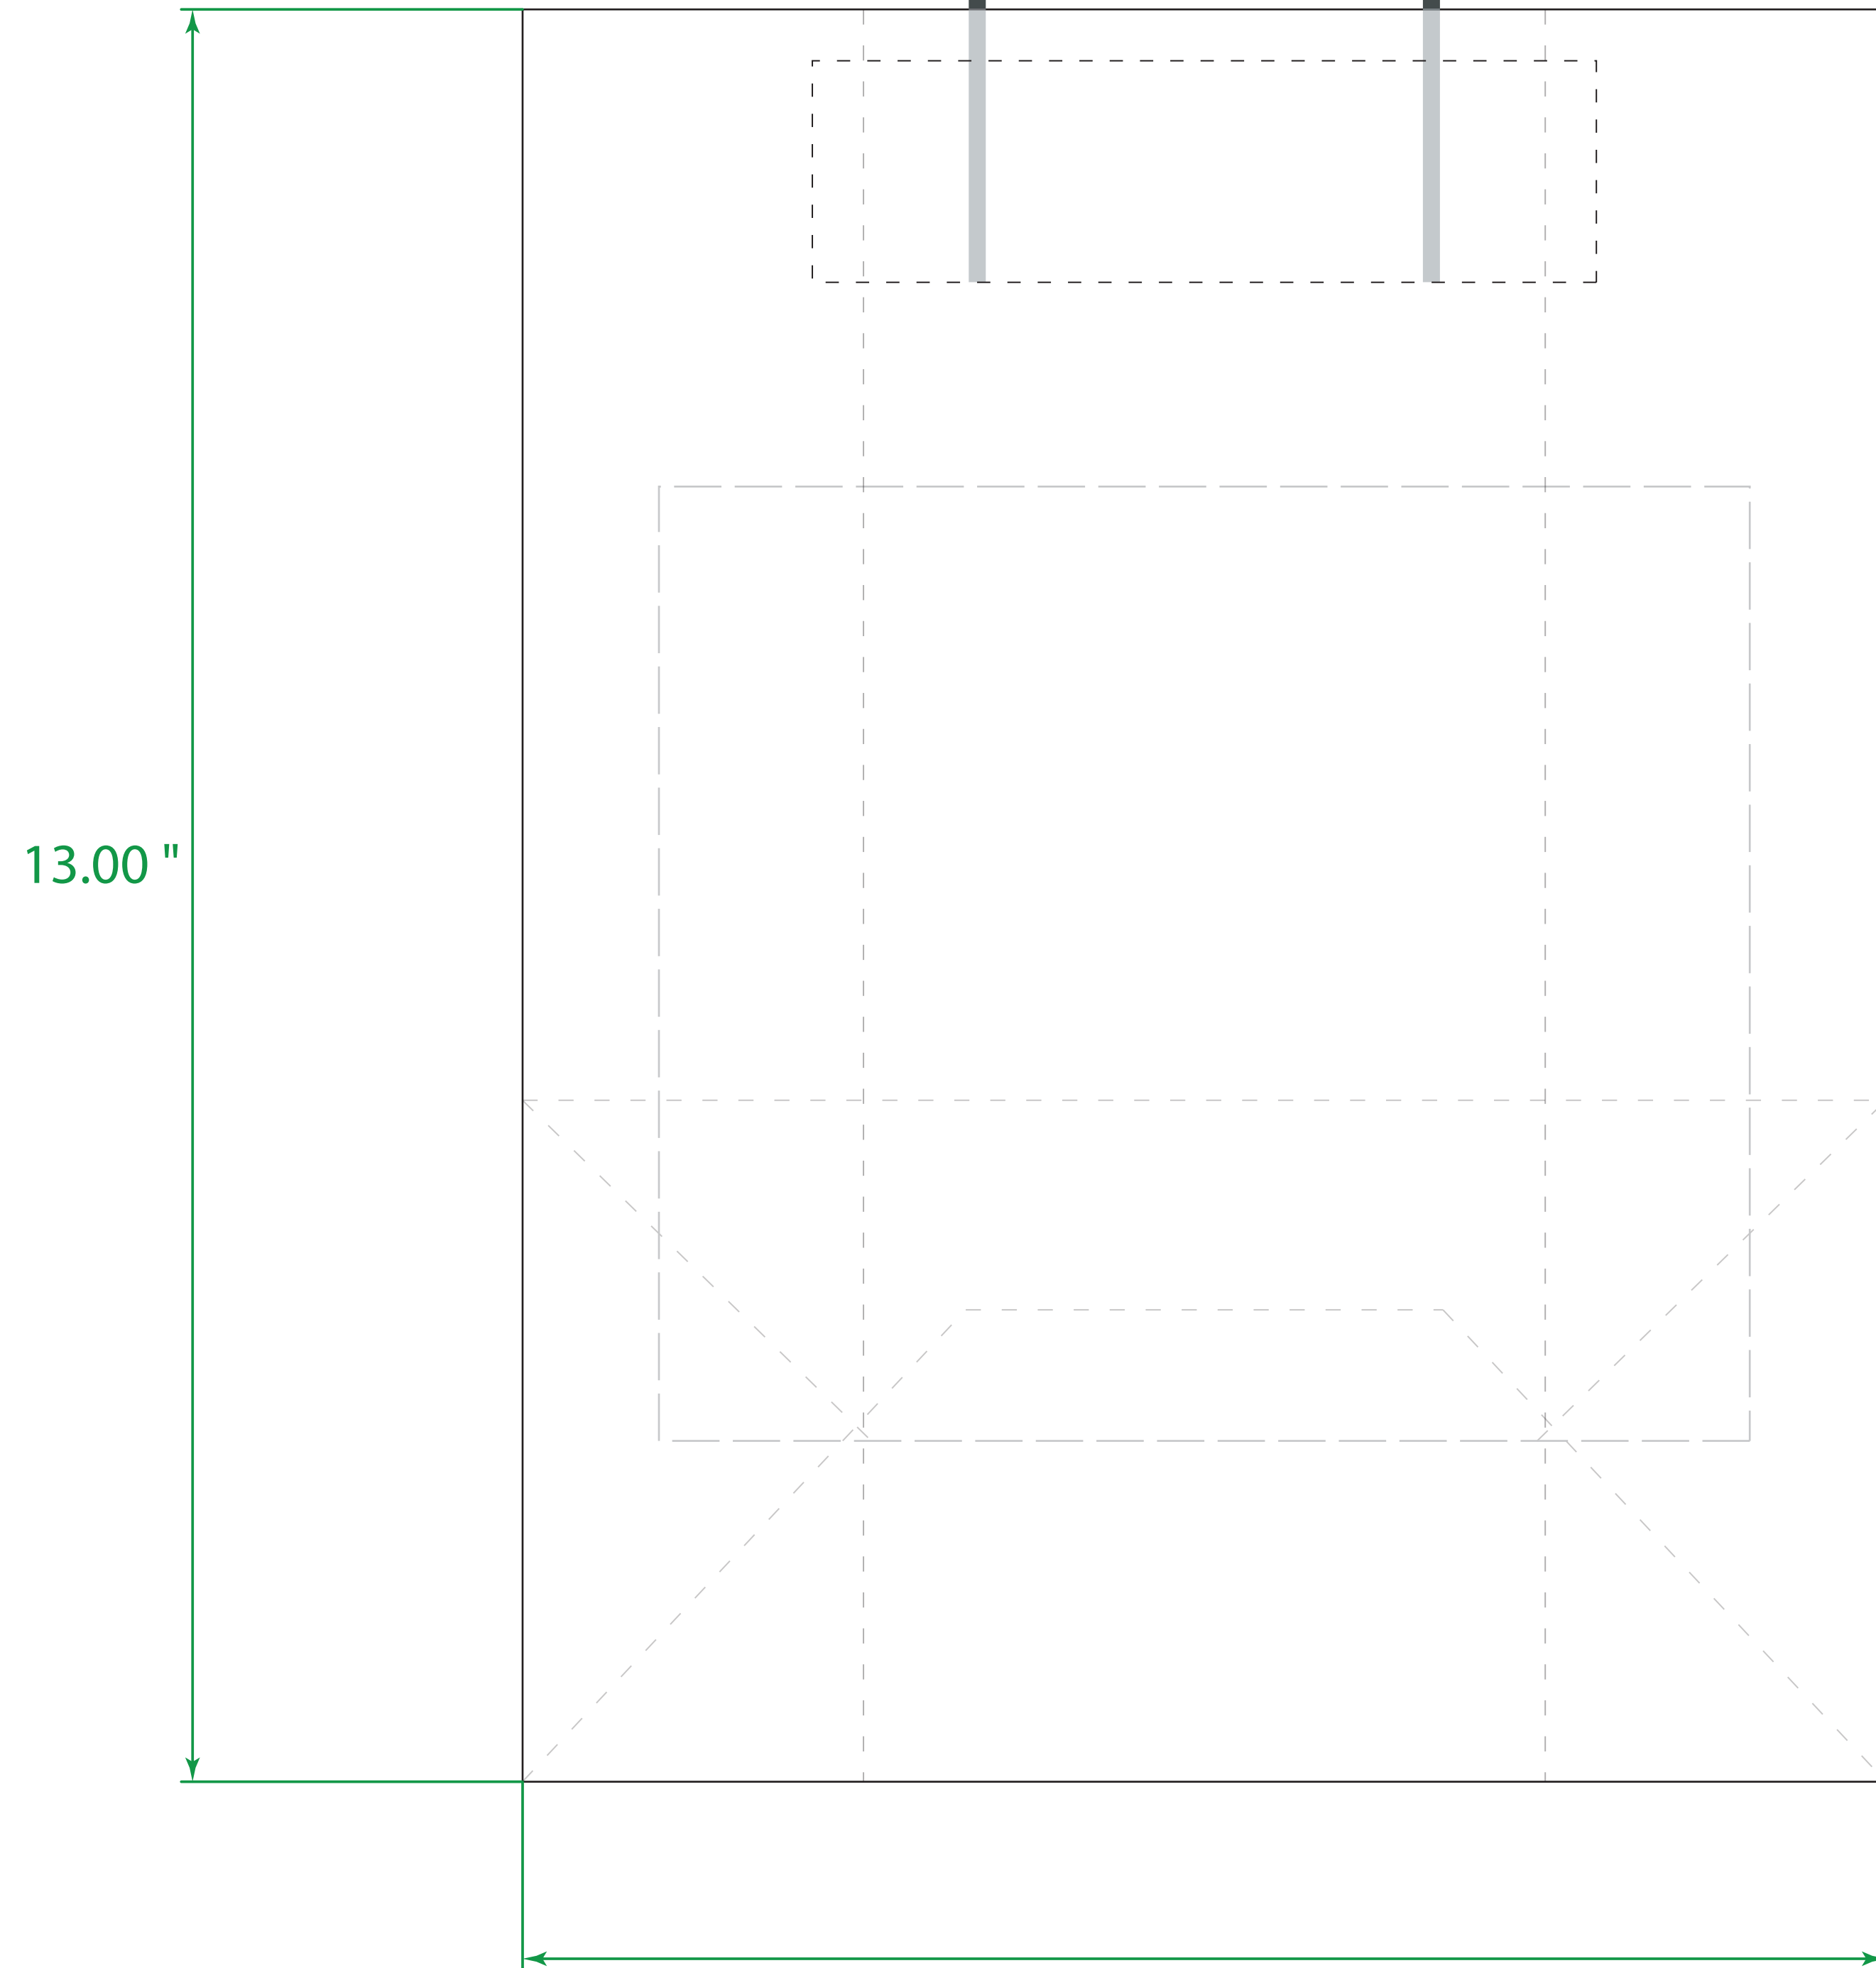

Available Product Colors:

White  
(WHT)

White Kraft Shopping Bag

Item#: 1WKS1013\*\*\*

\*\*\* Insert color code

Size: 10(w) x 5(g) x 13(h)

Imprint Area: 8x7

Location 1

Location 2

PO#:

Imprint Size:

Imprint Color:

Product Color:

*The colors on this page are RGB simulations of Pantone Colors. Actual colors may vary.*